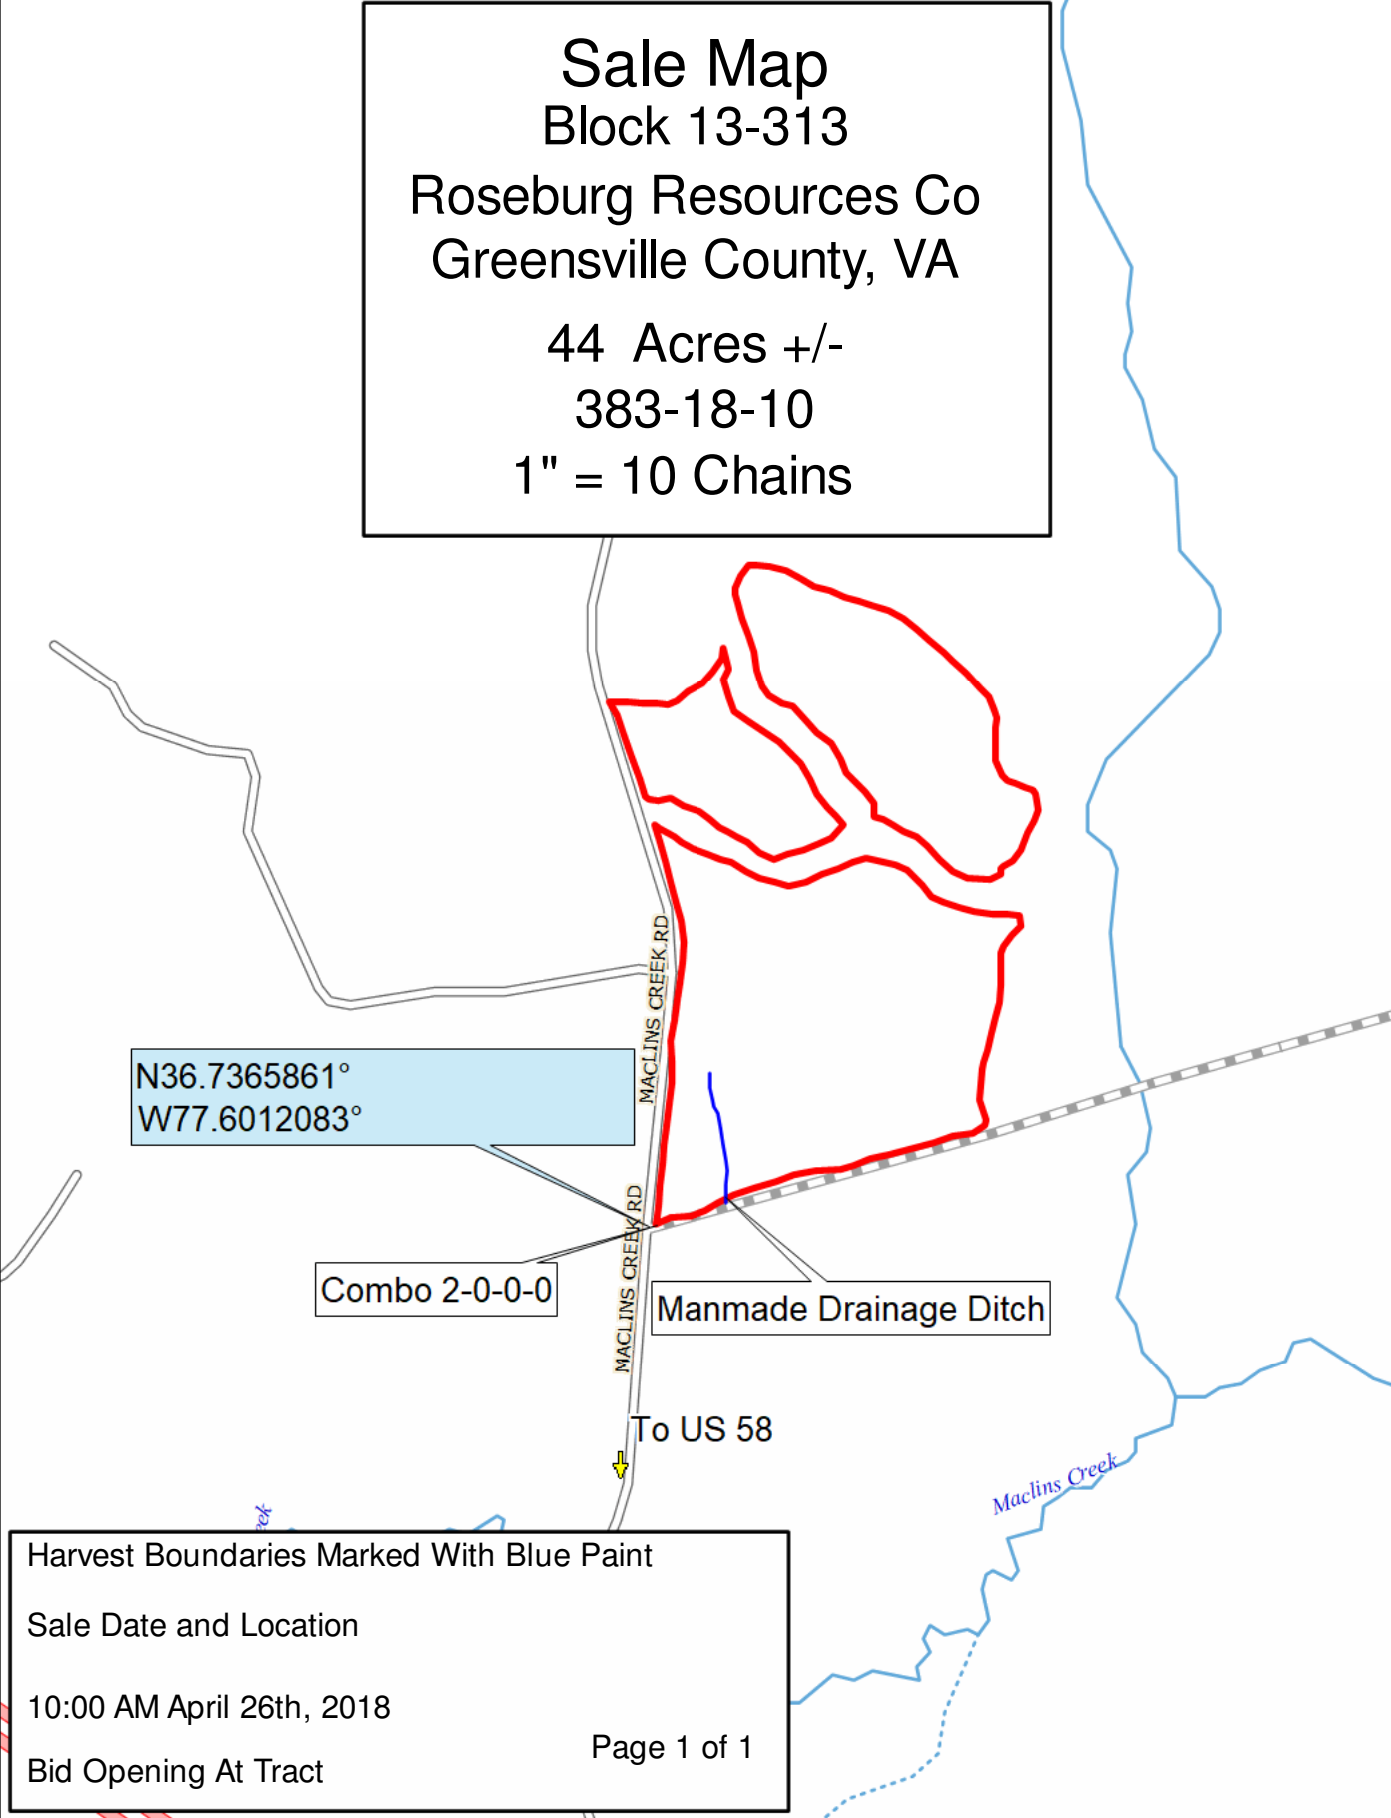

**Sale Map**  
**Block 13-313**  
**Roseburg Resources Co**  
**Greensville County, VA**  
  
**44 Acres +/-**  
**383-18-10**  
**1" = 10 Chains**

Harvest Boundaries Marked With Blue Paint  
 Sale Date and Location  
 10:00 AM April 26th, 2018  
 Bid Opening At Tract