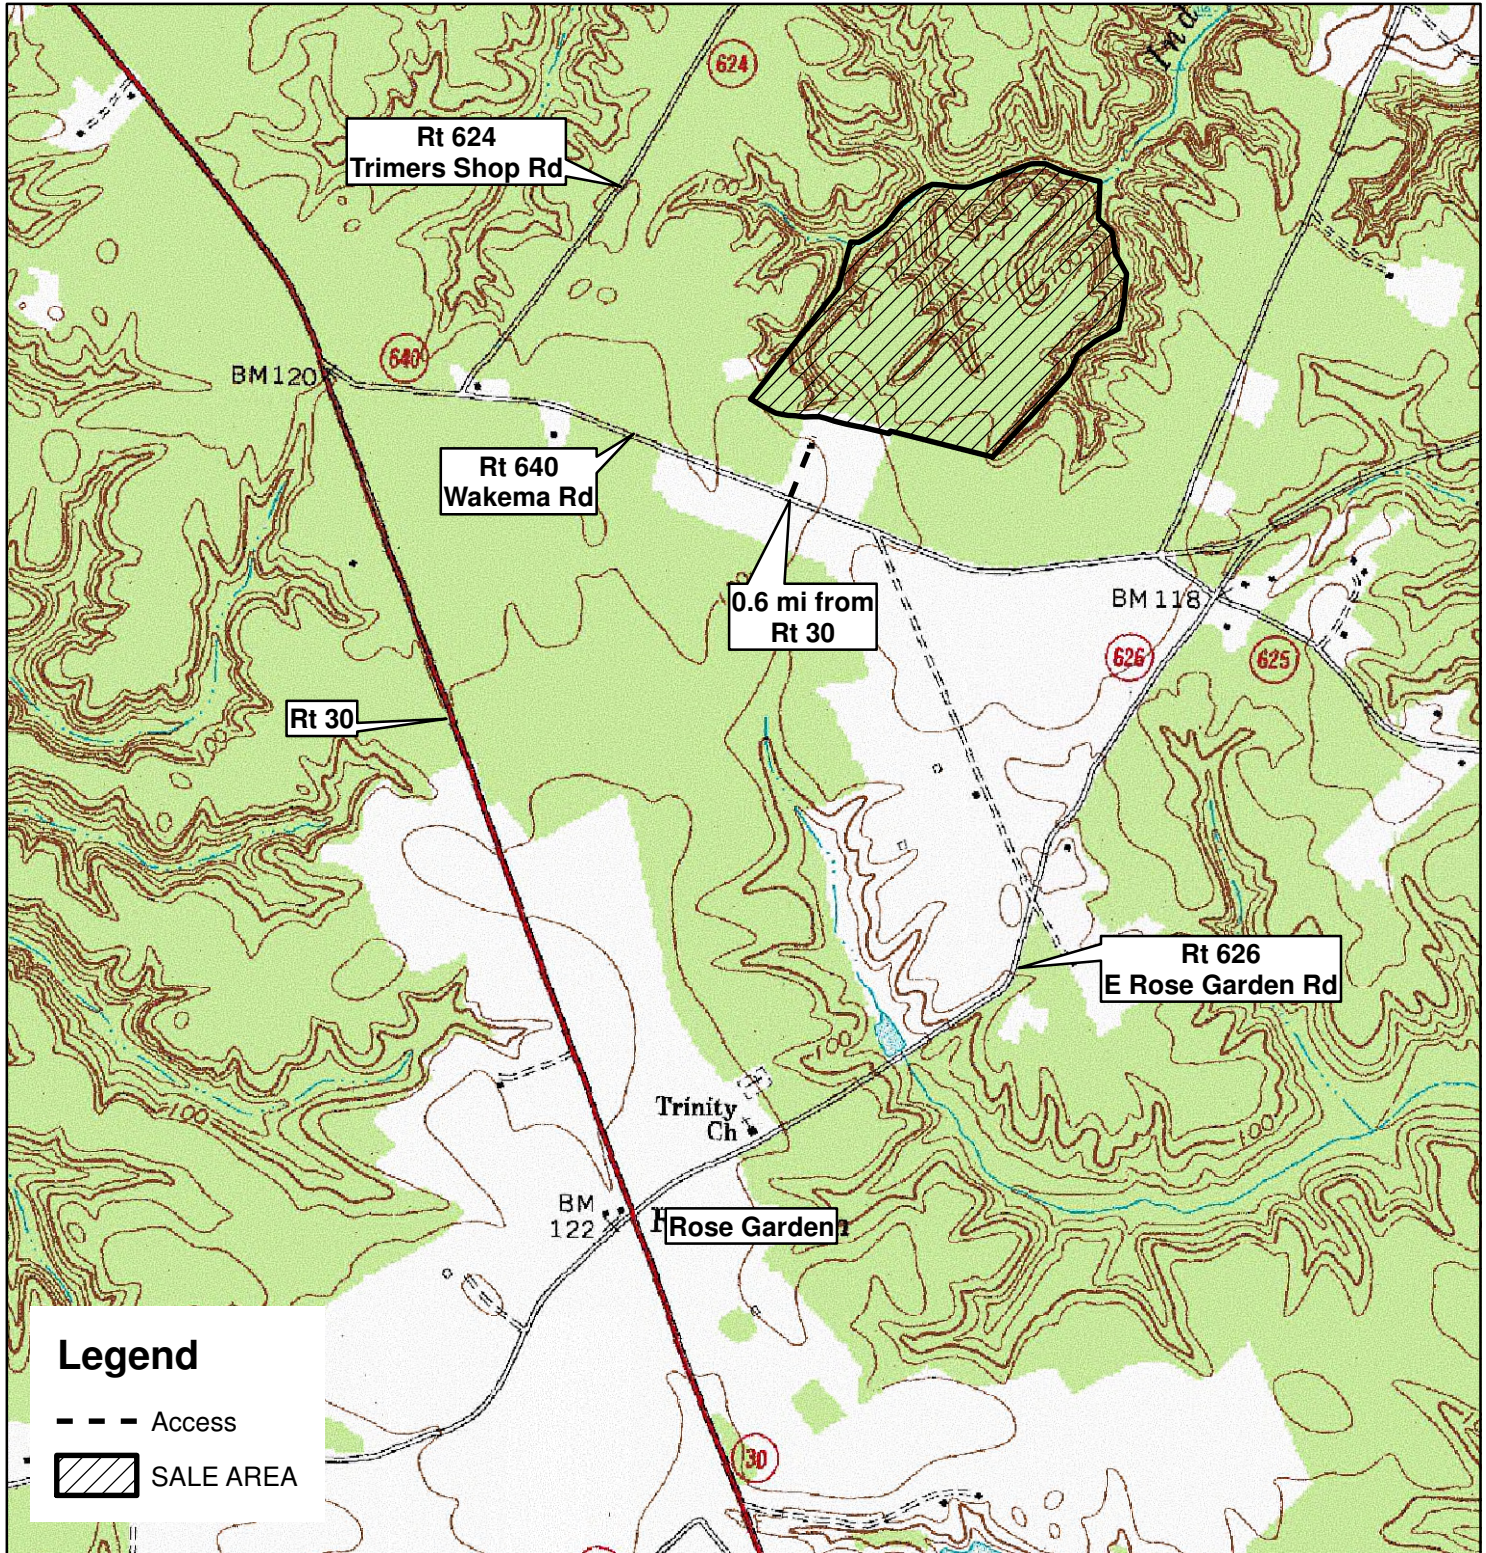

# Blish Tract

King William County, VA  
Sale Area: 74 +/- Acres

Forest Resources Management, Inc.  
7840 Richmond-Tappahannock Highway  
Aylett, Virginia 23009  
(804)769-3948 Office  
(804)769-0853 Fax  
(804)690-7011 Mobile  
John@FRMVA.com  
FRMVA.com

*Consulting Foresters  
and  
Timberland Appraisers*

Trees To Be Harvested Are  
Marked With ORANGE Paint

Timber Sale at 10 AM Thurs., Sept. 27, 2018  
At the Forest Resources Mgmt Office

1 inch = 1,320 feet