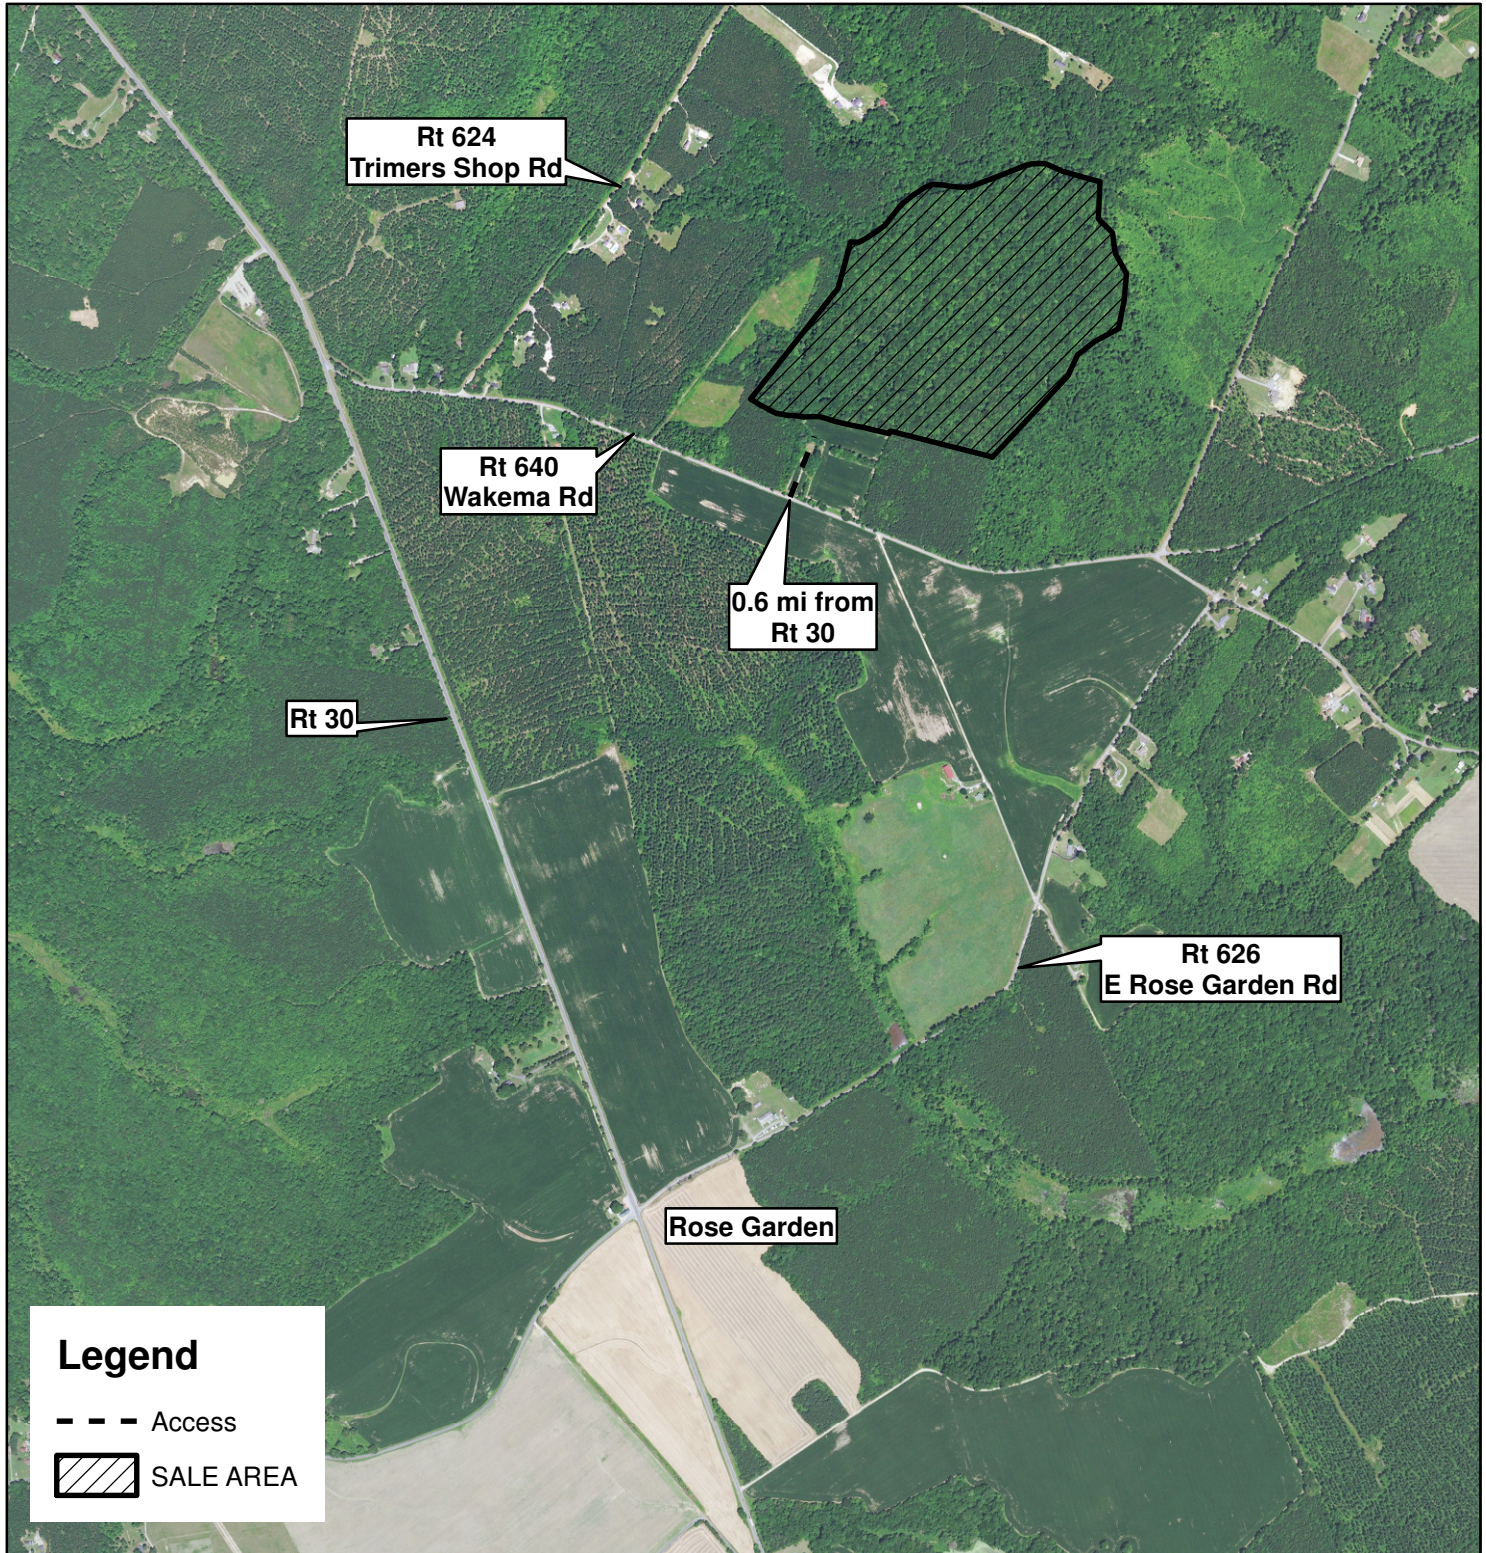

# Blish Tract

King William County, VA  
Sale Area: 74 +/- Acres

Forest Resources Management, Inc.  
7840 Richmond-Tappahannock Highway  
Aylett, Virginia 23009  
(804)769-3948 Office  
(804)769-0853 Fax  
(804)690-7011 Mobile  
John@FRMVA.com  
FRMVA.com

*Consulting Foresters  
and  
Timberland Appraisers*

Trees To Be Harvested Are  
Marked With ORANGE Paint

Timber Sale at 10 AM Thurs., Sept. 27, 2018  
At the Forest Resources Mgmt Office

1 inch = 1,320 feet