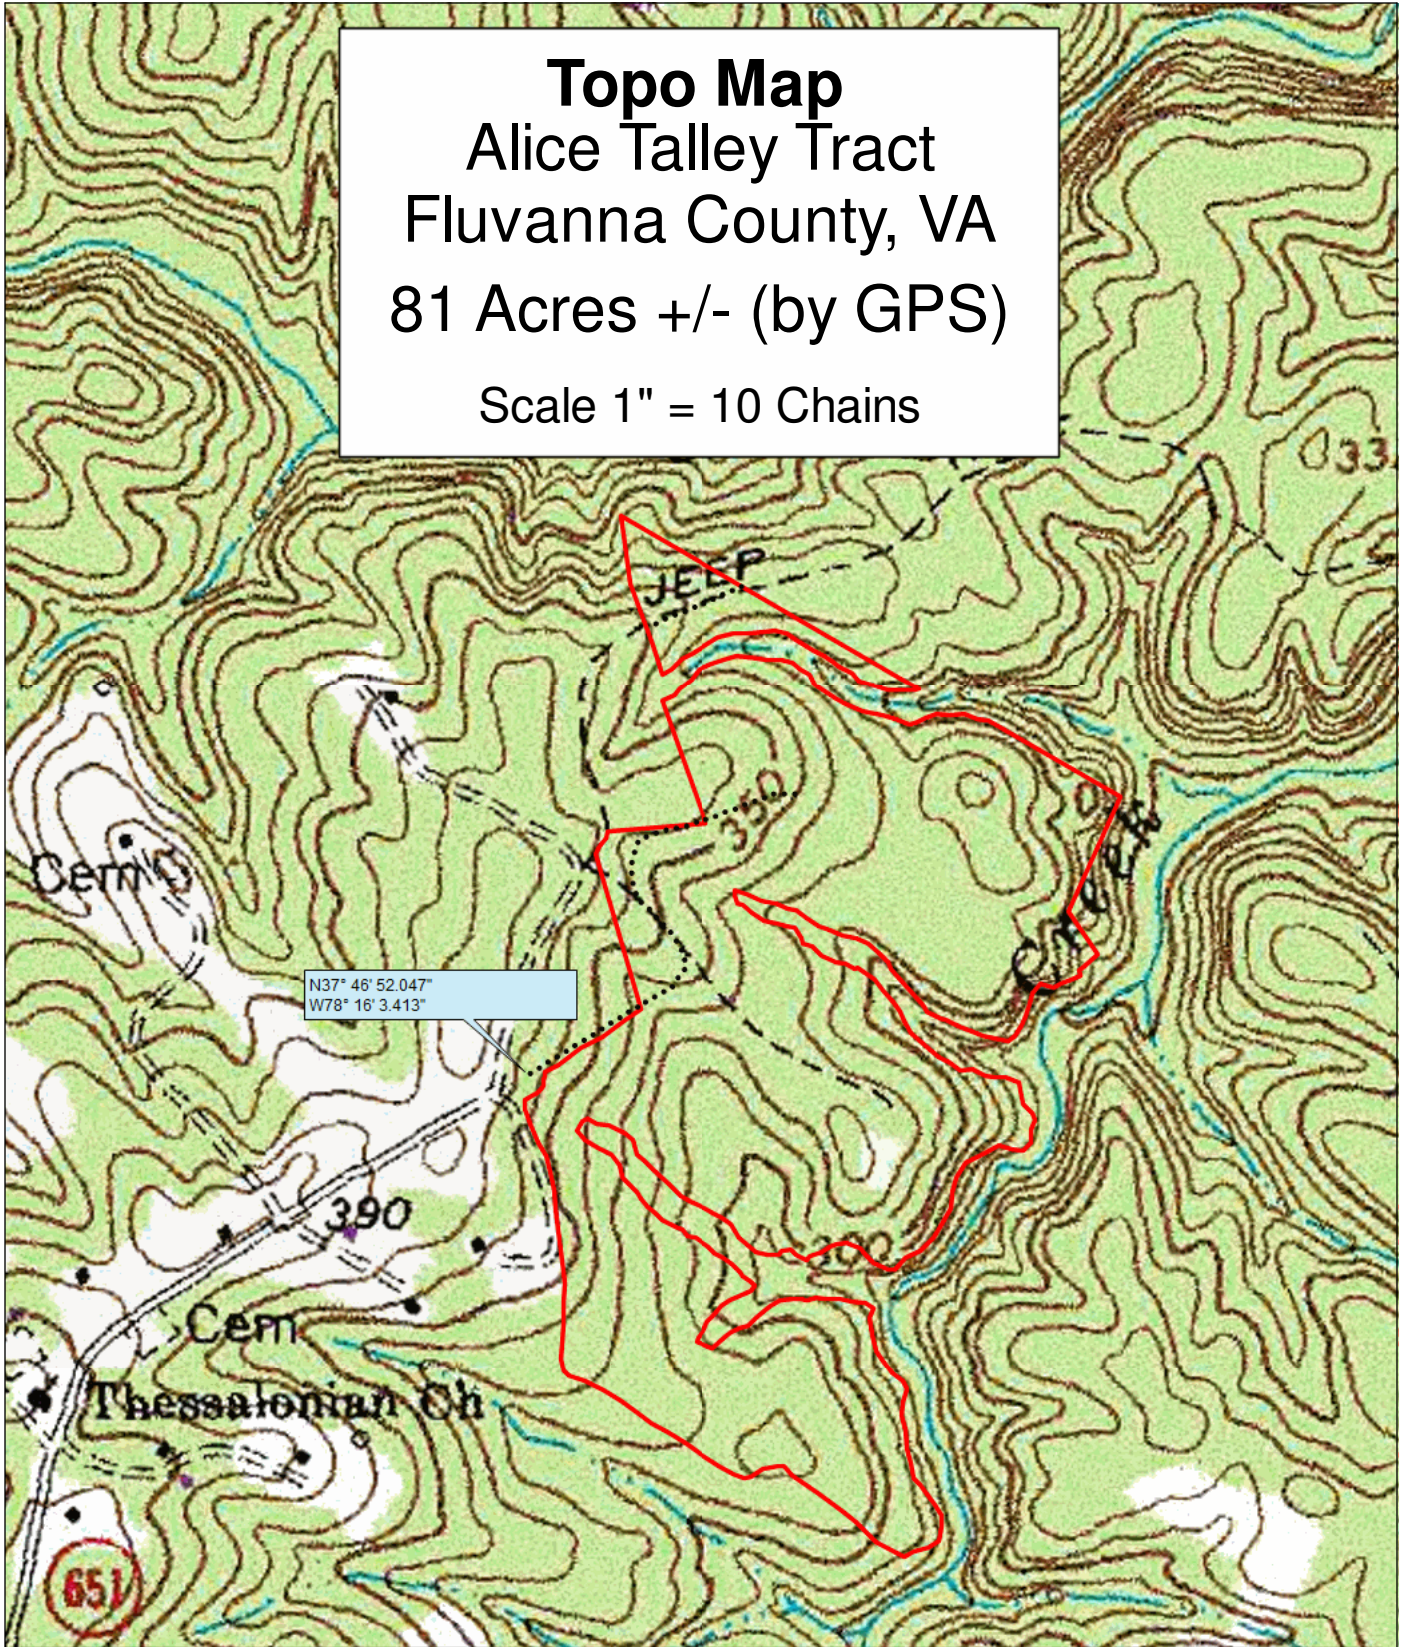

Topo Map
 Alice Talley Tract
 Fluvanna County, VA
 81 Acres +/- (by GPS)
 Scale 1" = 10 Chains

Lock Combo 2-0-0-0

Harvest Boundaries Are Marked With Blue Paint

Sale Date, Time, and Location:

Bid Opening At Tract Entrance

Thursday December 6th, 10:00 am

Data use subject to license.

© DeLorme. XMap® 8.

www.delorme.com

1" = 624.4 ft Data Zoom 15-0