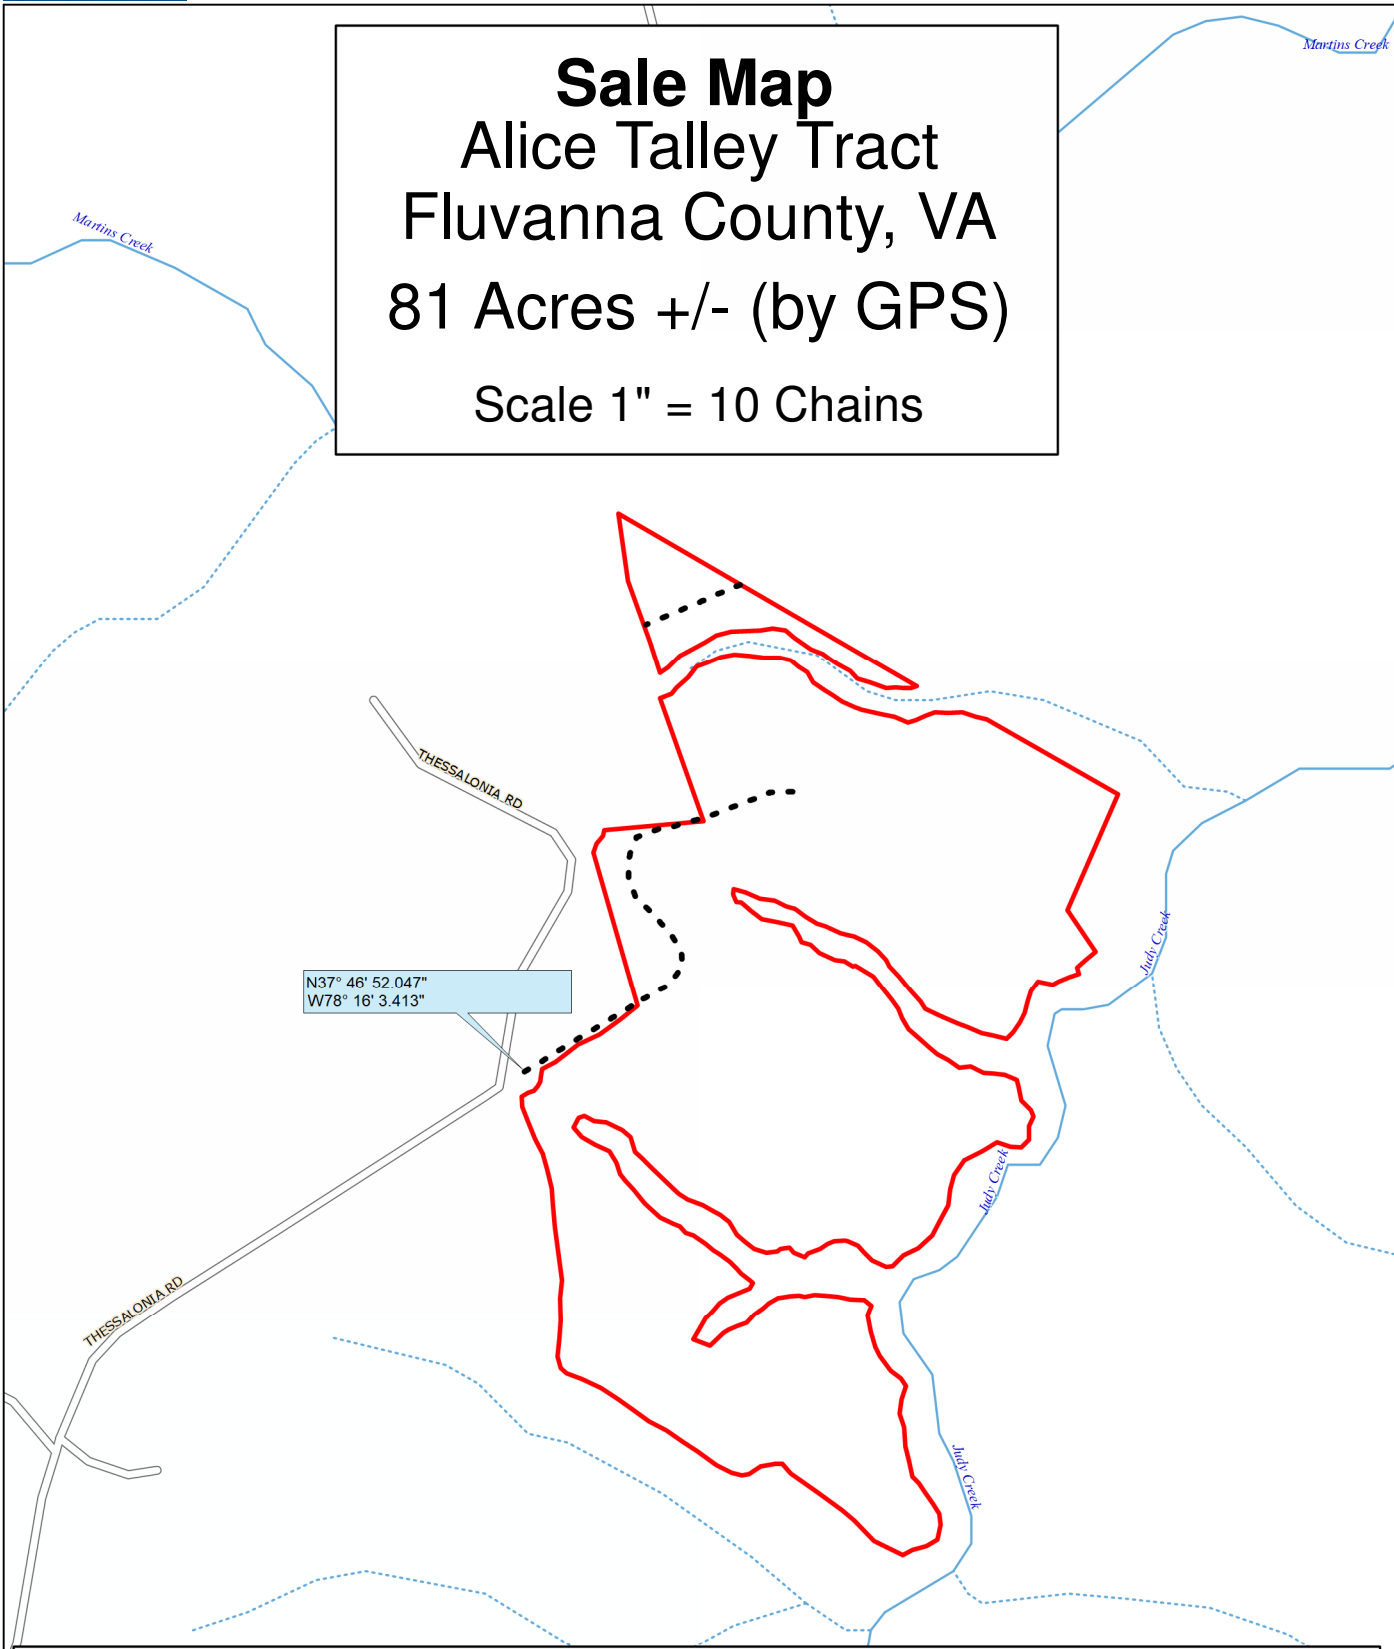

**Sale Map**  
 Alice Talley Tract  
 Fluvanna County, VA  
 81 Acres +/- (by GPS)  
 Scale 1" = 10 Chains

Lock Combo 2-0-0-0  
 Harvest Boundaries Are Marked With Blue Paint  
 Sale Date, Time, and Location:  
 Bid Opening At Tract Entrance  
 Thursday December 6th, 10:00 am