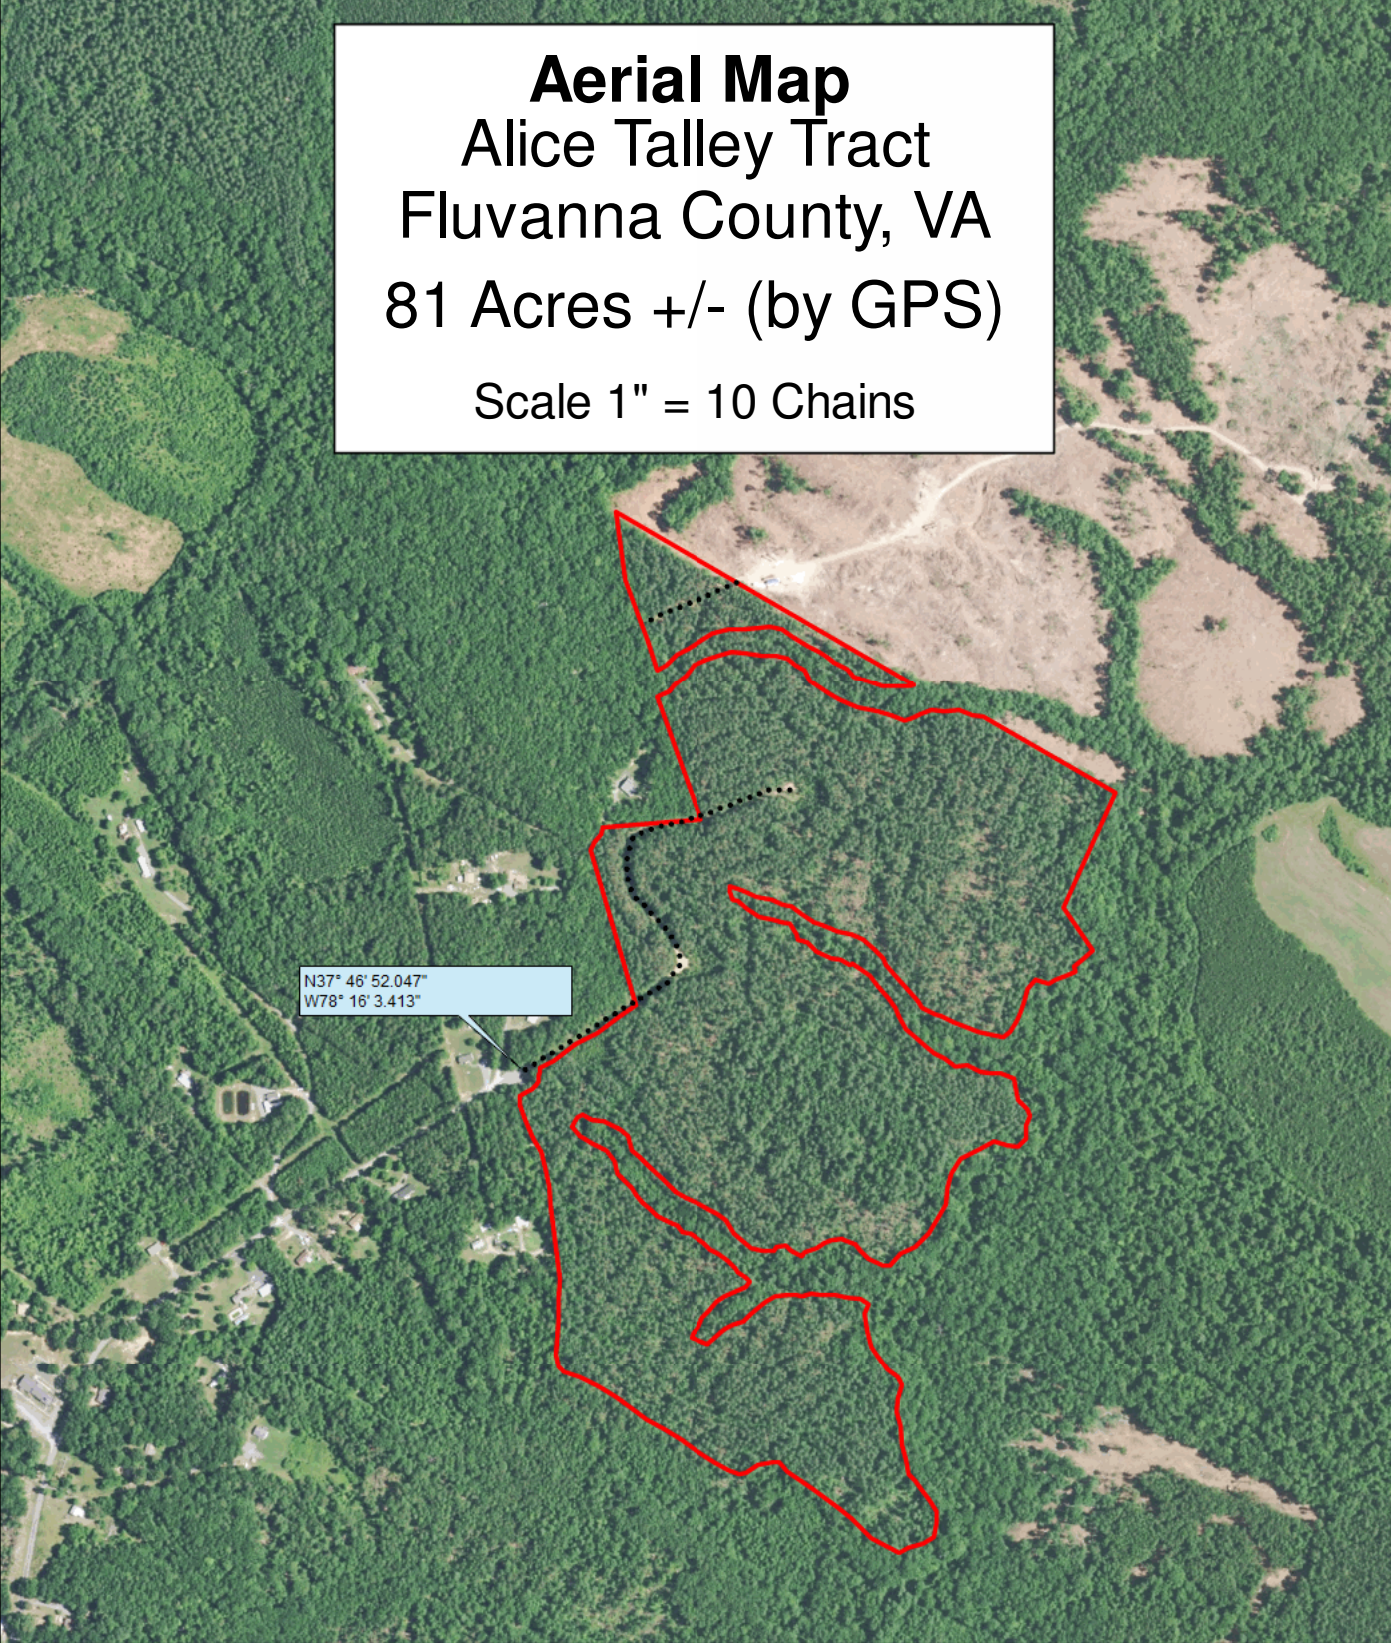

**Aerial Map**  
 Alice Talley Tract  
 Fluvanna County, VA  
 81 Acres +/- (by GPS)  
 Scale 1" = 10 Chains

N37° 46' 52.047"  
 W78° 16' 3.413"

Lock Combo 2-0-0-0

Harvest Boundaries Are Marked With Blue Paint

Sale Date, Time, and Location:

Bid Opening At Tract Entrance

Thursday December 6th, 10:00 am