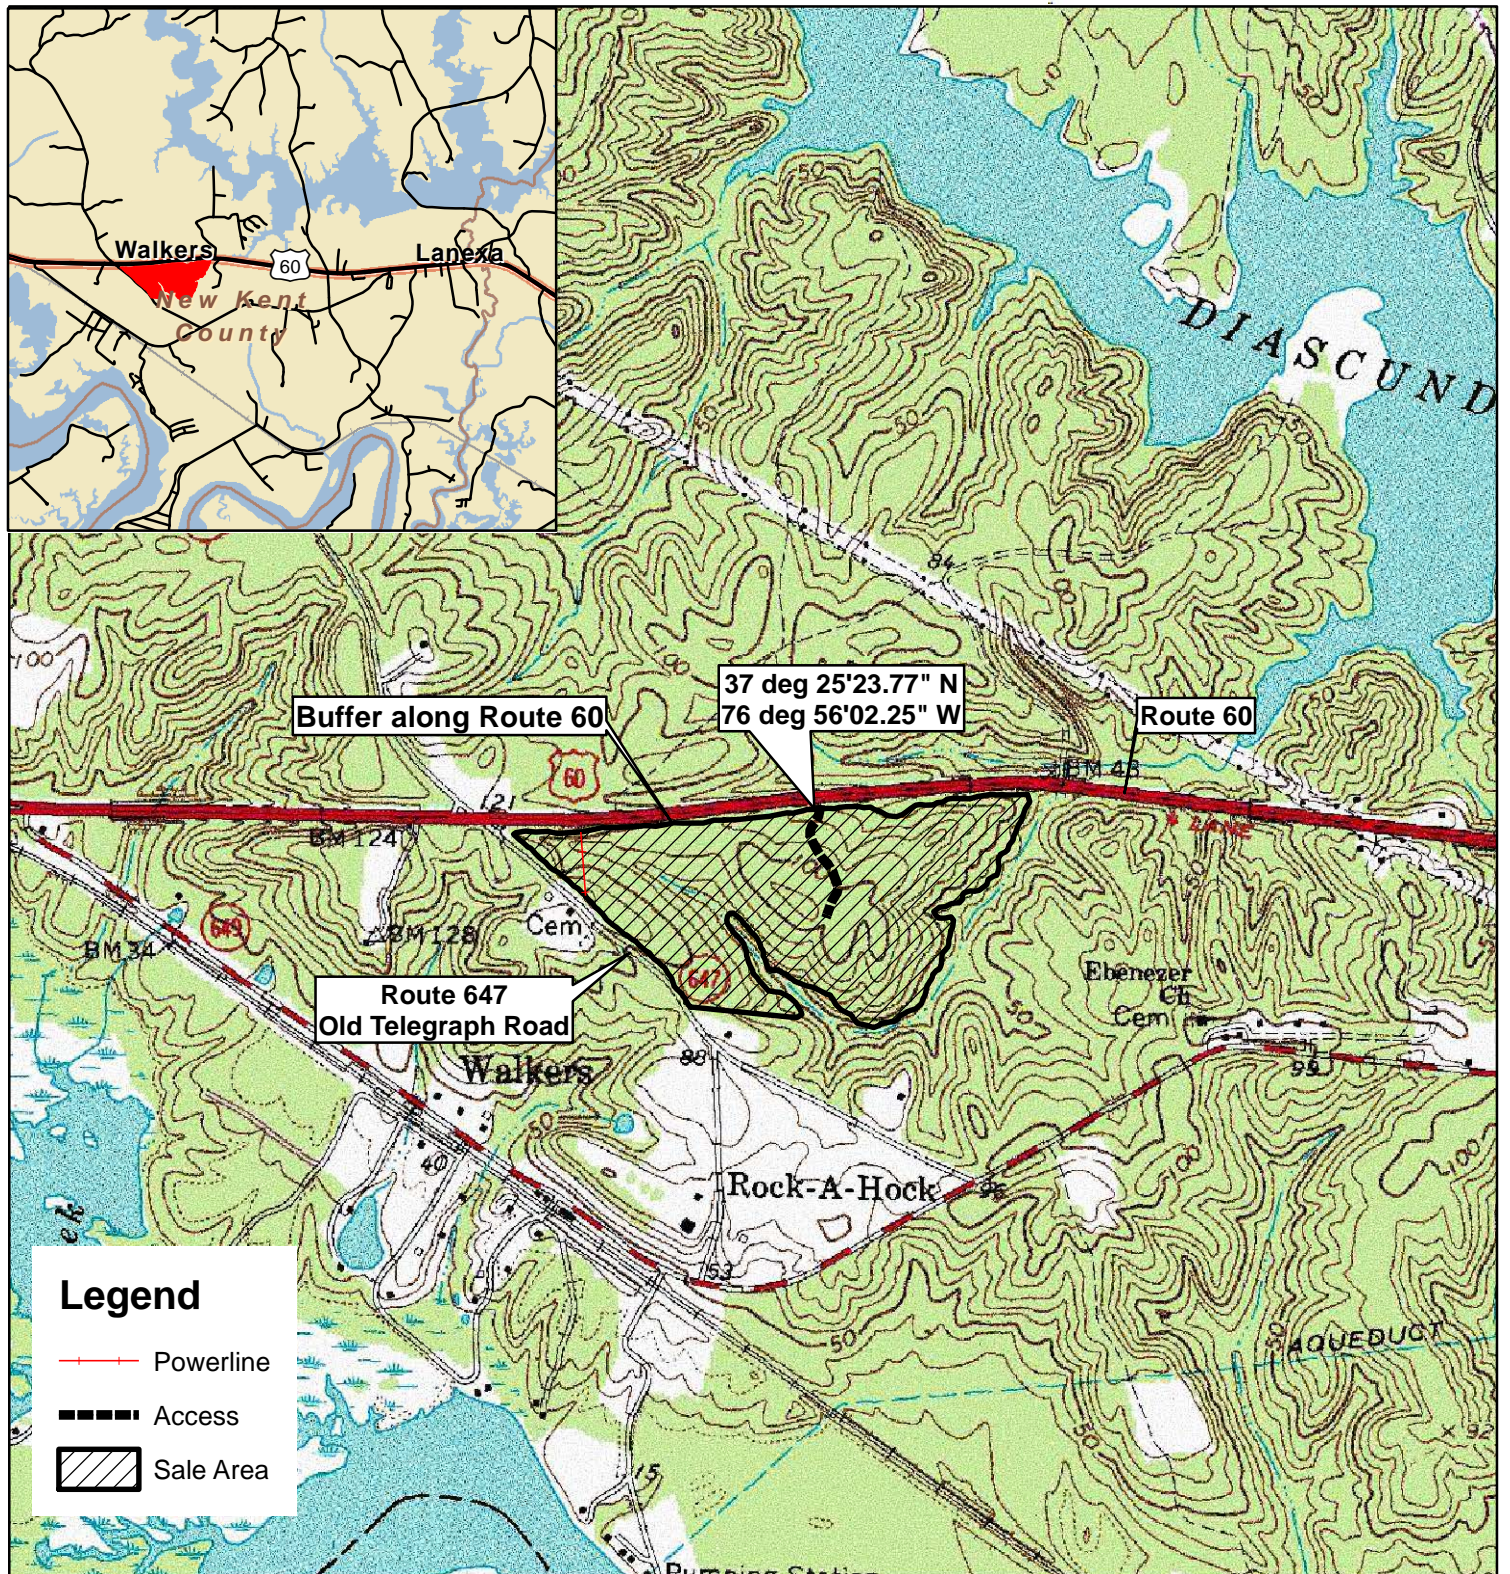

Vaidens Tract

New Kent County, VA

Sale Area: 75 +/- Acres (by GPS)

FRM, Inc.
7840 Richmond-Tappahannock Hwy.
Aylett, VA 23009
804.769.3948 Office
804.840.3362 Mobile
804.769.0853 Fax
brian@frmva.com

Consulting Foresters
and
Timberland Appraisers

Harvest Boundaries Marked With Blue Paint
No Harvest From Within SMZ

Timber sale at 10 am Thurs., August 3rd, 2017
At the Forest Resources Mgmt. Office

1 inch = 1,320 feet

LOCK COMBO 2-0-0-0

BM 6/22/2017