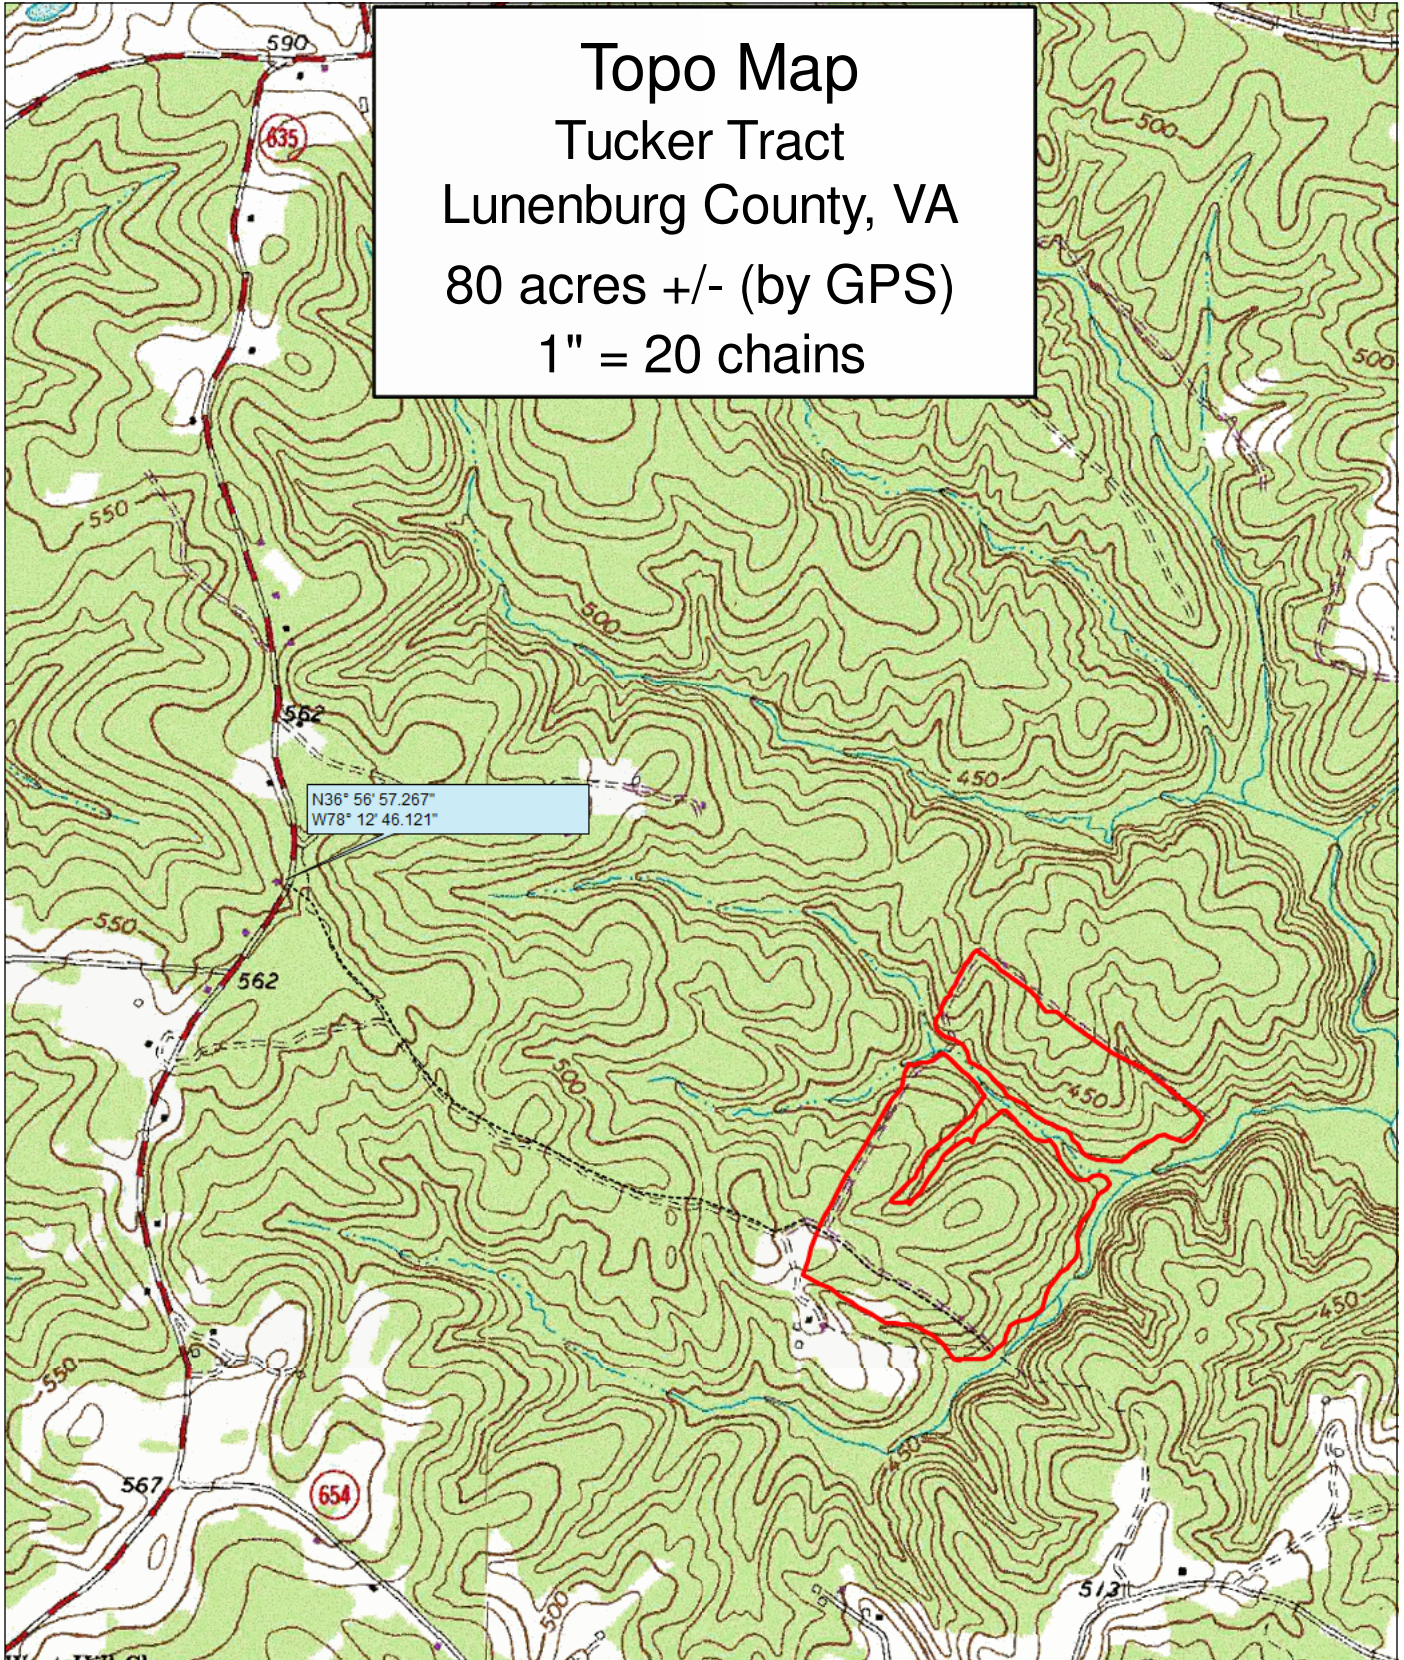

Topo Map  
 Tucker Tract  
 Lunenburg County, VA  
 80 acres +/- (by GPS)  
 1" = 20 chains

Harvest Boundaries Marked With Blue Paint  
 No Timber Harvest From Within SMZ  
 Property Lines Marked With Yellow Paint

Sale Date October 19, 2017  
 Sale Time 10:00 am  
 Lunenburg County Court House

Data use subject to license.

© DeLorme. XMap® 8.

www.delorme.com

1" = 1,248.8 ft

Data Zoom 14-0