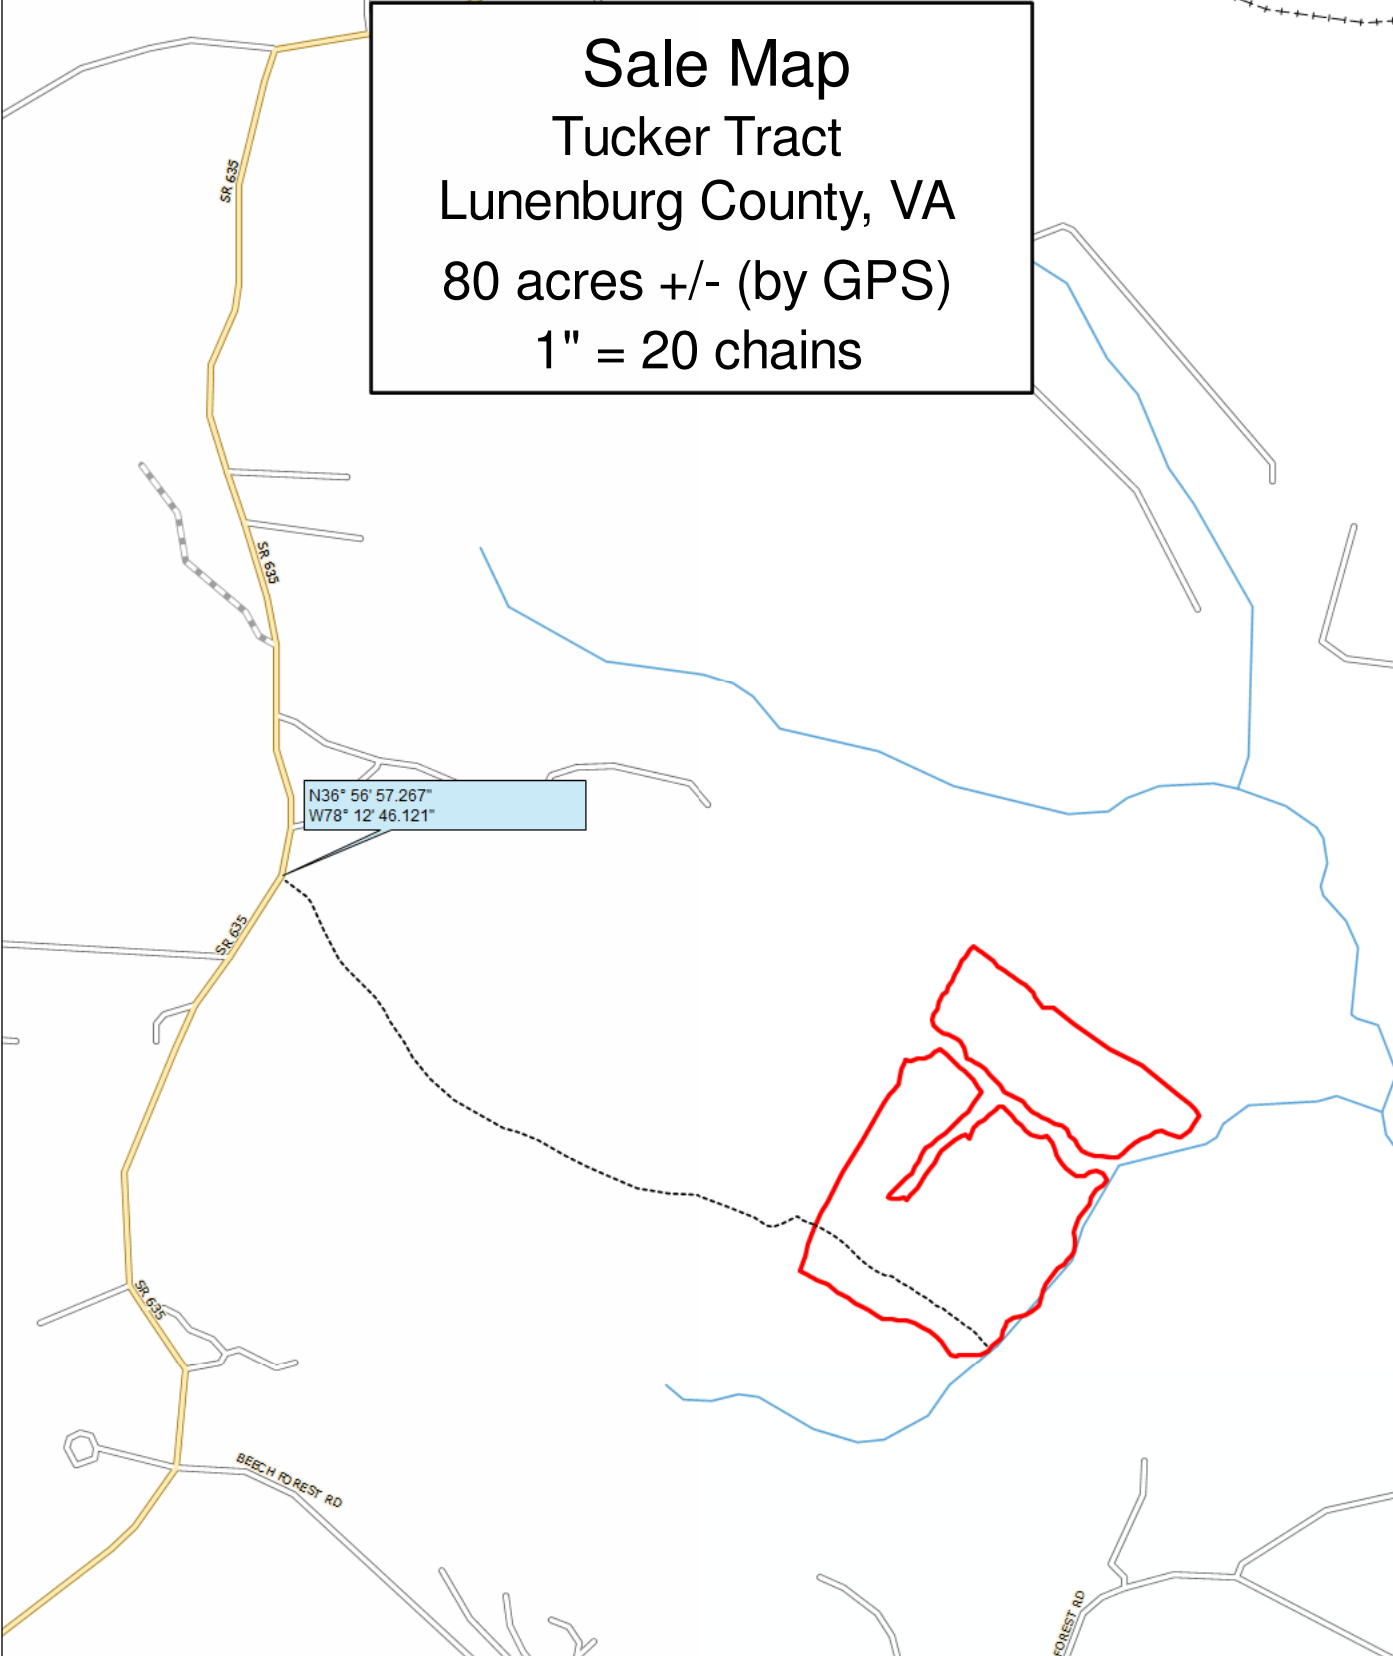

Sale Map
Tucker Tract
Lunenburg County, VA
80 acres +/- (by GPS)
1" = 20 chains

N36° 56' 57.267"
 W78° 12' 46.121"

Harvest Boundaries Marked With Blue Paint
 No Timber Harvest From Within SMZ
 Property Lines Marked With Yellow Paint

Sale Date October 19, 2017
 Sale Time 10:00 am
 Lunenburg County Court House