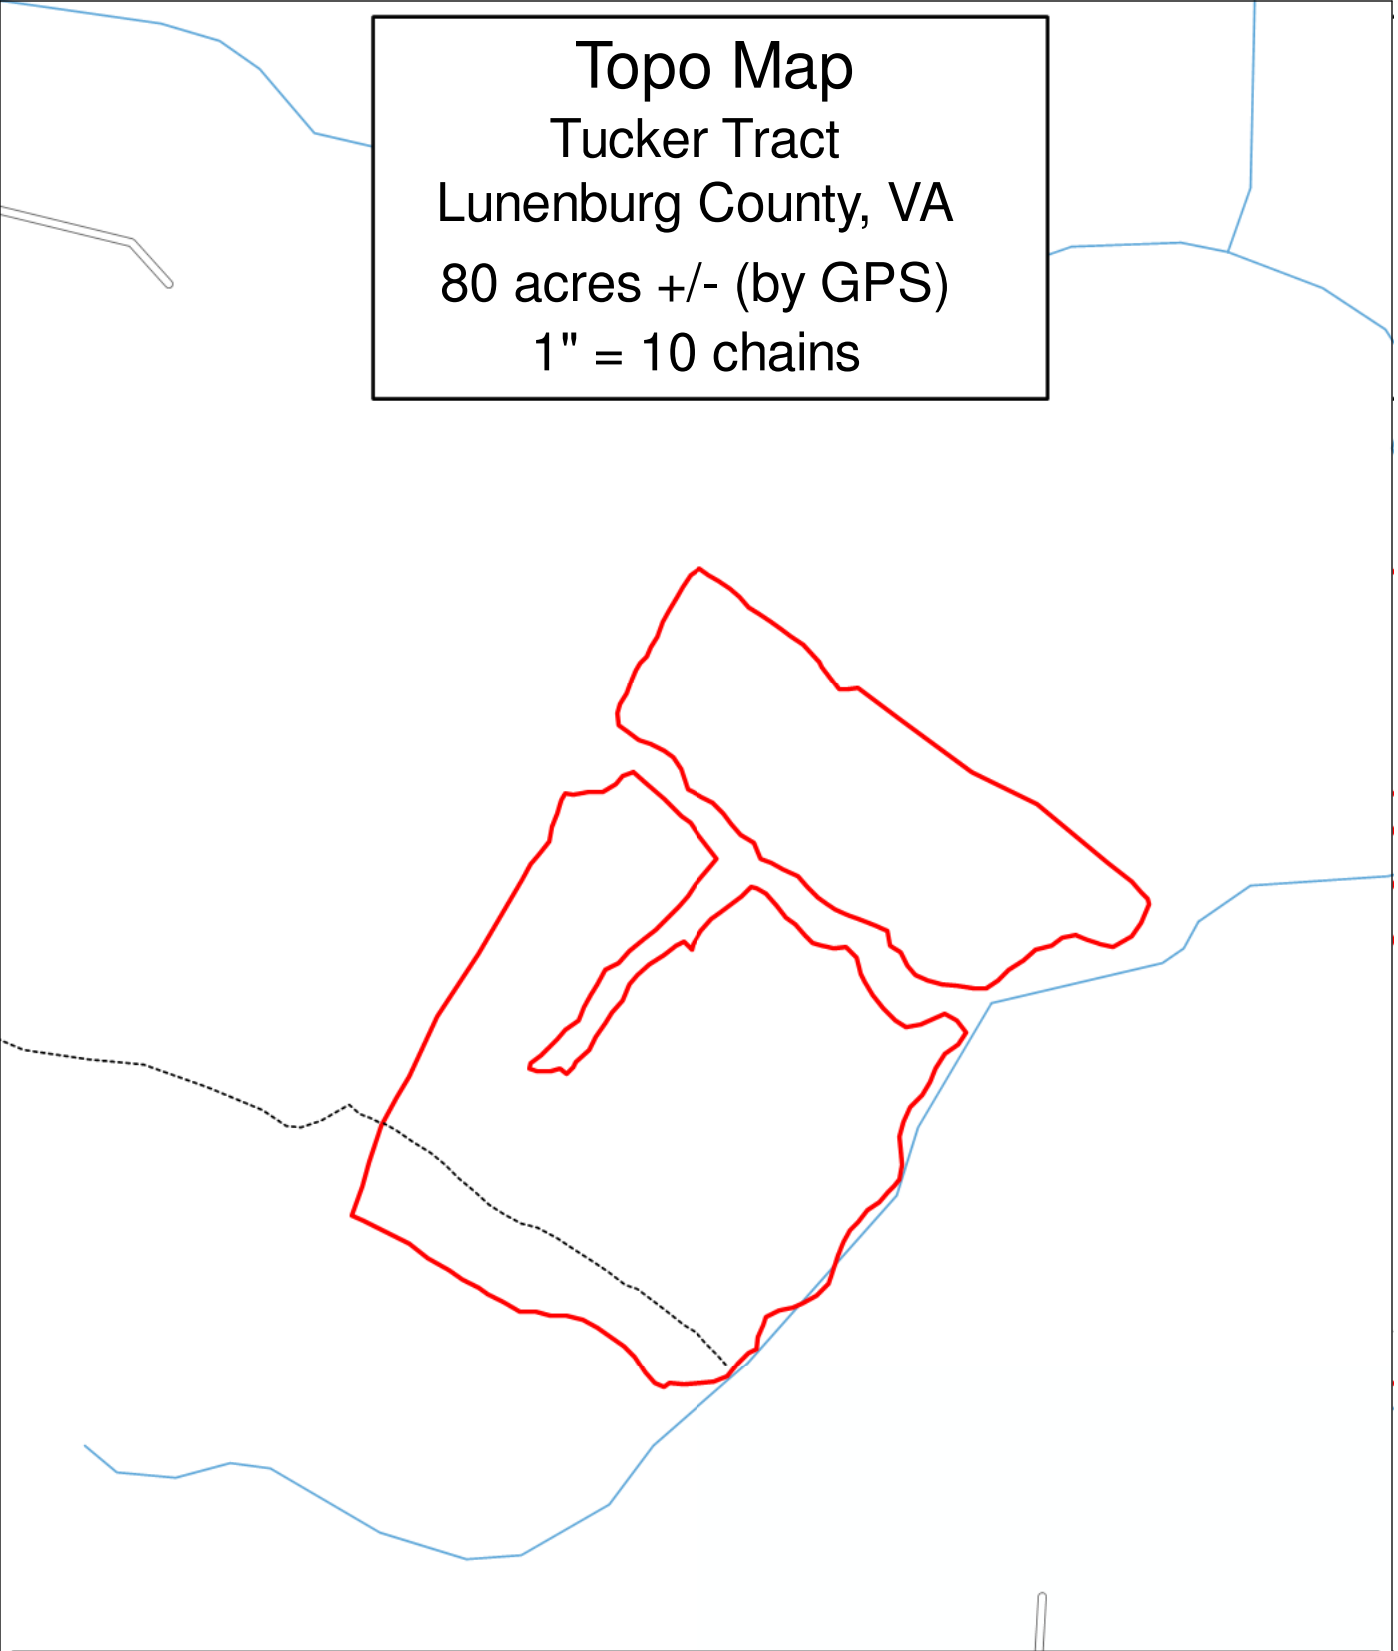

**Topo Map**  
**Tucker Tract**  
**Lunenburg County, VA**  
**80 acres +/- (by GPS)**  
**1" = 10 chains**

Harvest Boundaries Marked With Blue Paint  
 No Timber Harvest From Within SMZ  
 Property Lines Marked With Yellow Paint

Sale Date October 19, 2017  
 Sale Time 10:00 am  
 Lunenburg County Court House

Data use subject to license.

© DeLorme. XMap® 8.

www.delorme.com

1" = 624.4 ft      Data Zoom 15-0