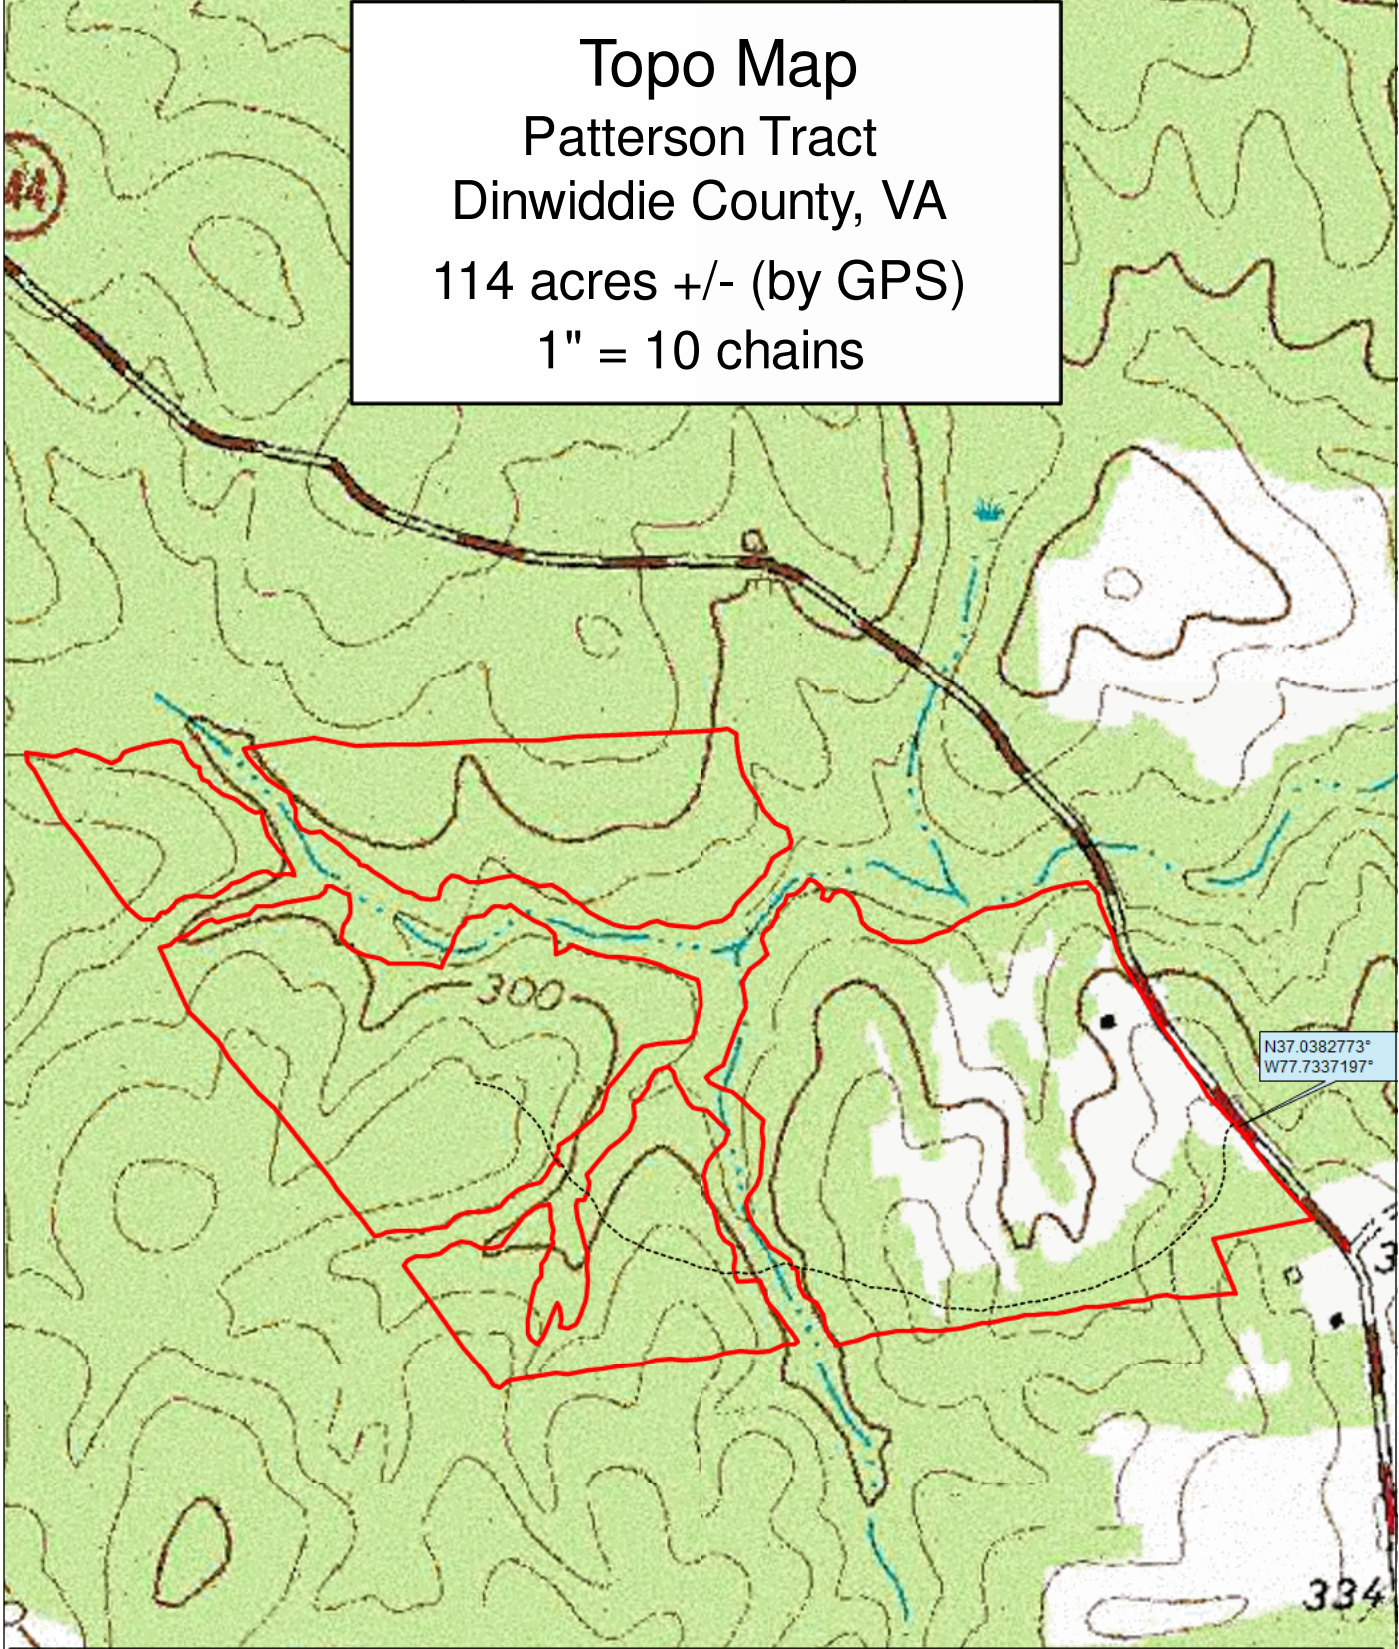

Topo Map
 Patterson Tract
 Dinwiddie County, VA
 114 acres +/- (by GPS)
 1" = 10 chains

Harvest Boundaries Marked With Blue Paint
 No Timber Harvest From Within SMZ

Sale Date August 10th, 2017
 Sale Time 10:00 am
 Dinwiddie County Court Hose