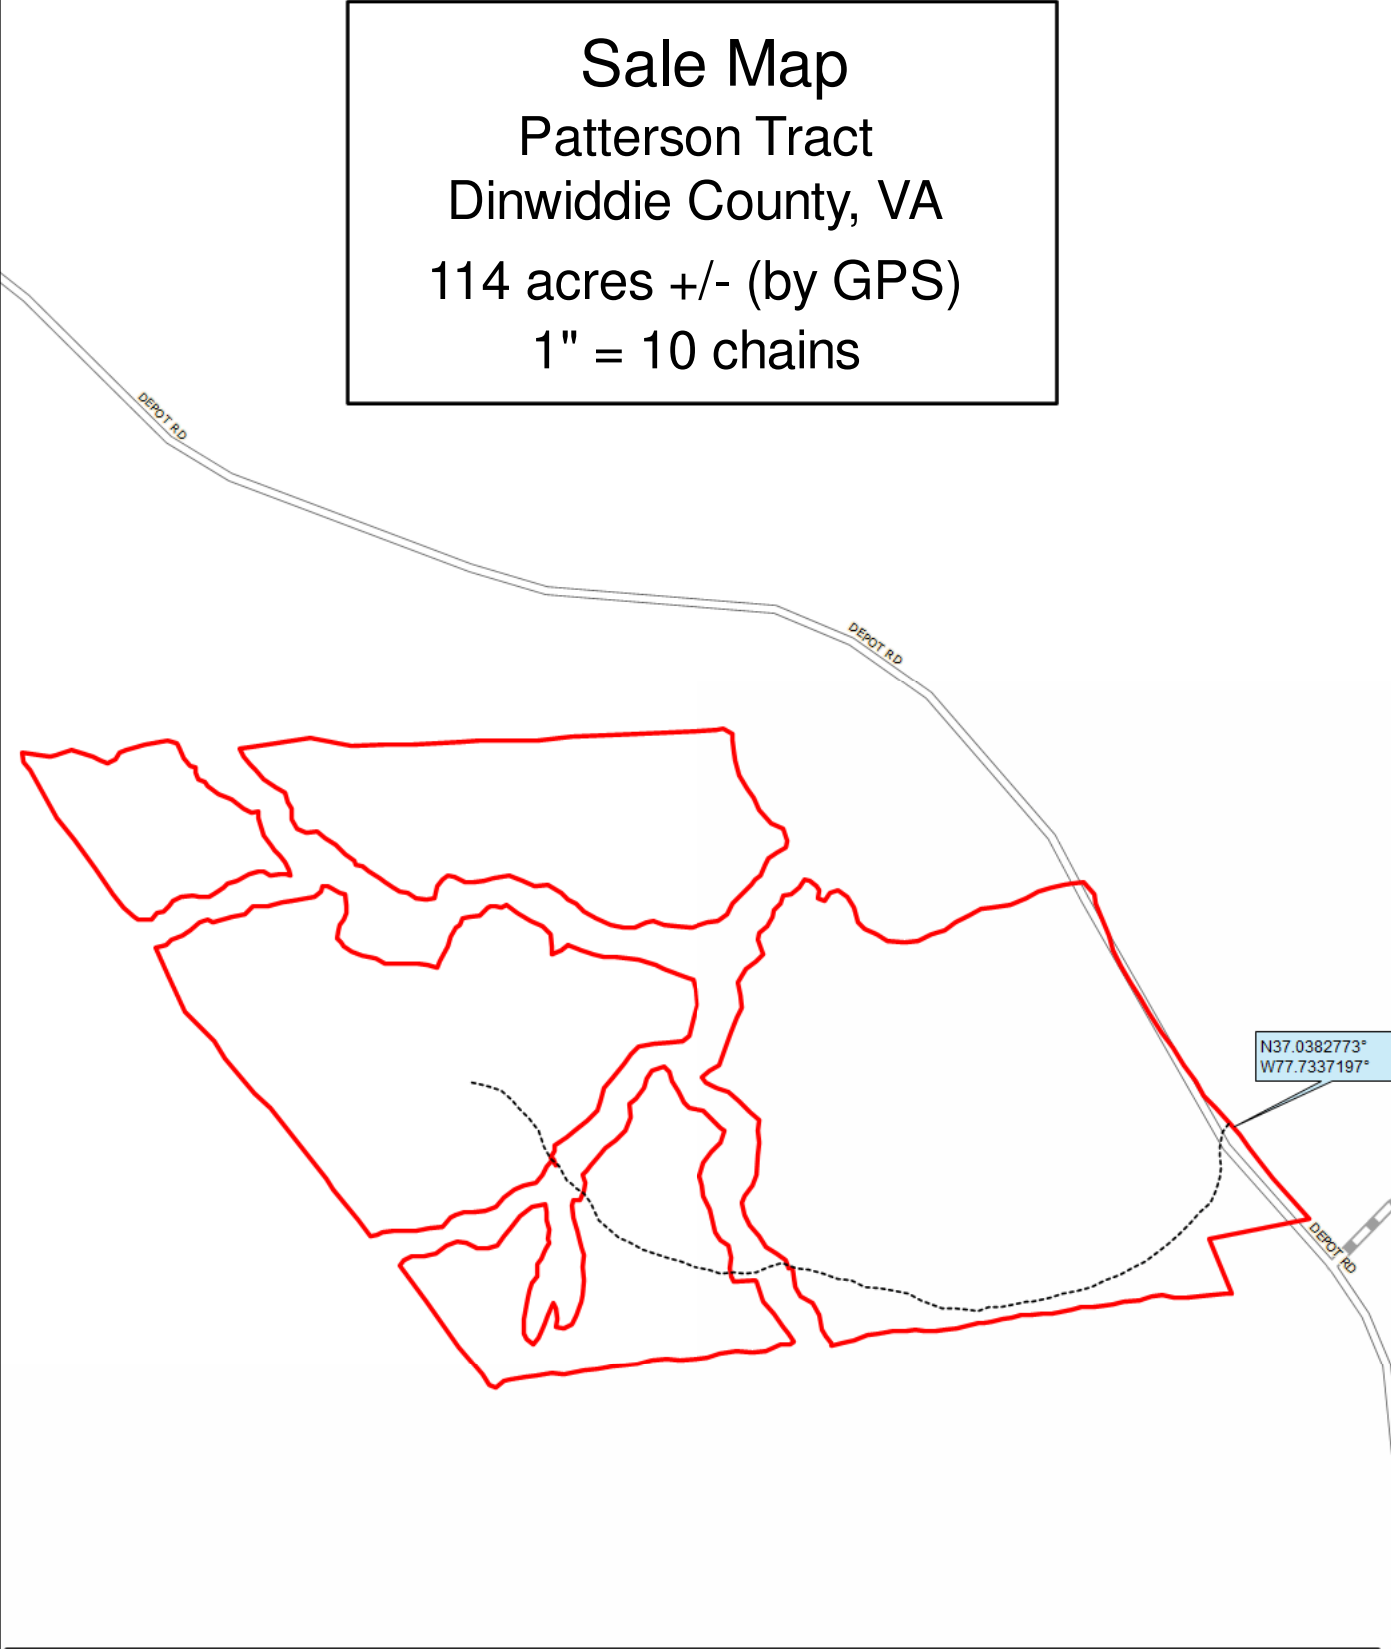

Sale Map
Patterson Tract
Dinwiddie County, VA
114 acres +/- (by GPS)
1" = 10 chains

Harvest Boundaries Marked With Blue Paint No Timber Harvest From Within SMZ	Sale Date August 10th, 2017 Sale Time 10:00 am Dinwiddie County Court Hose
--	--