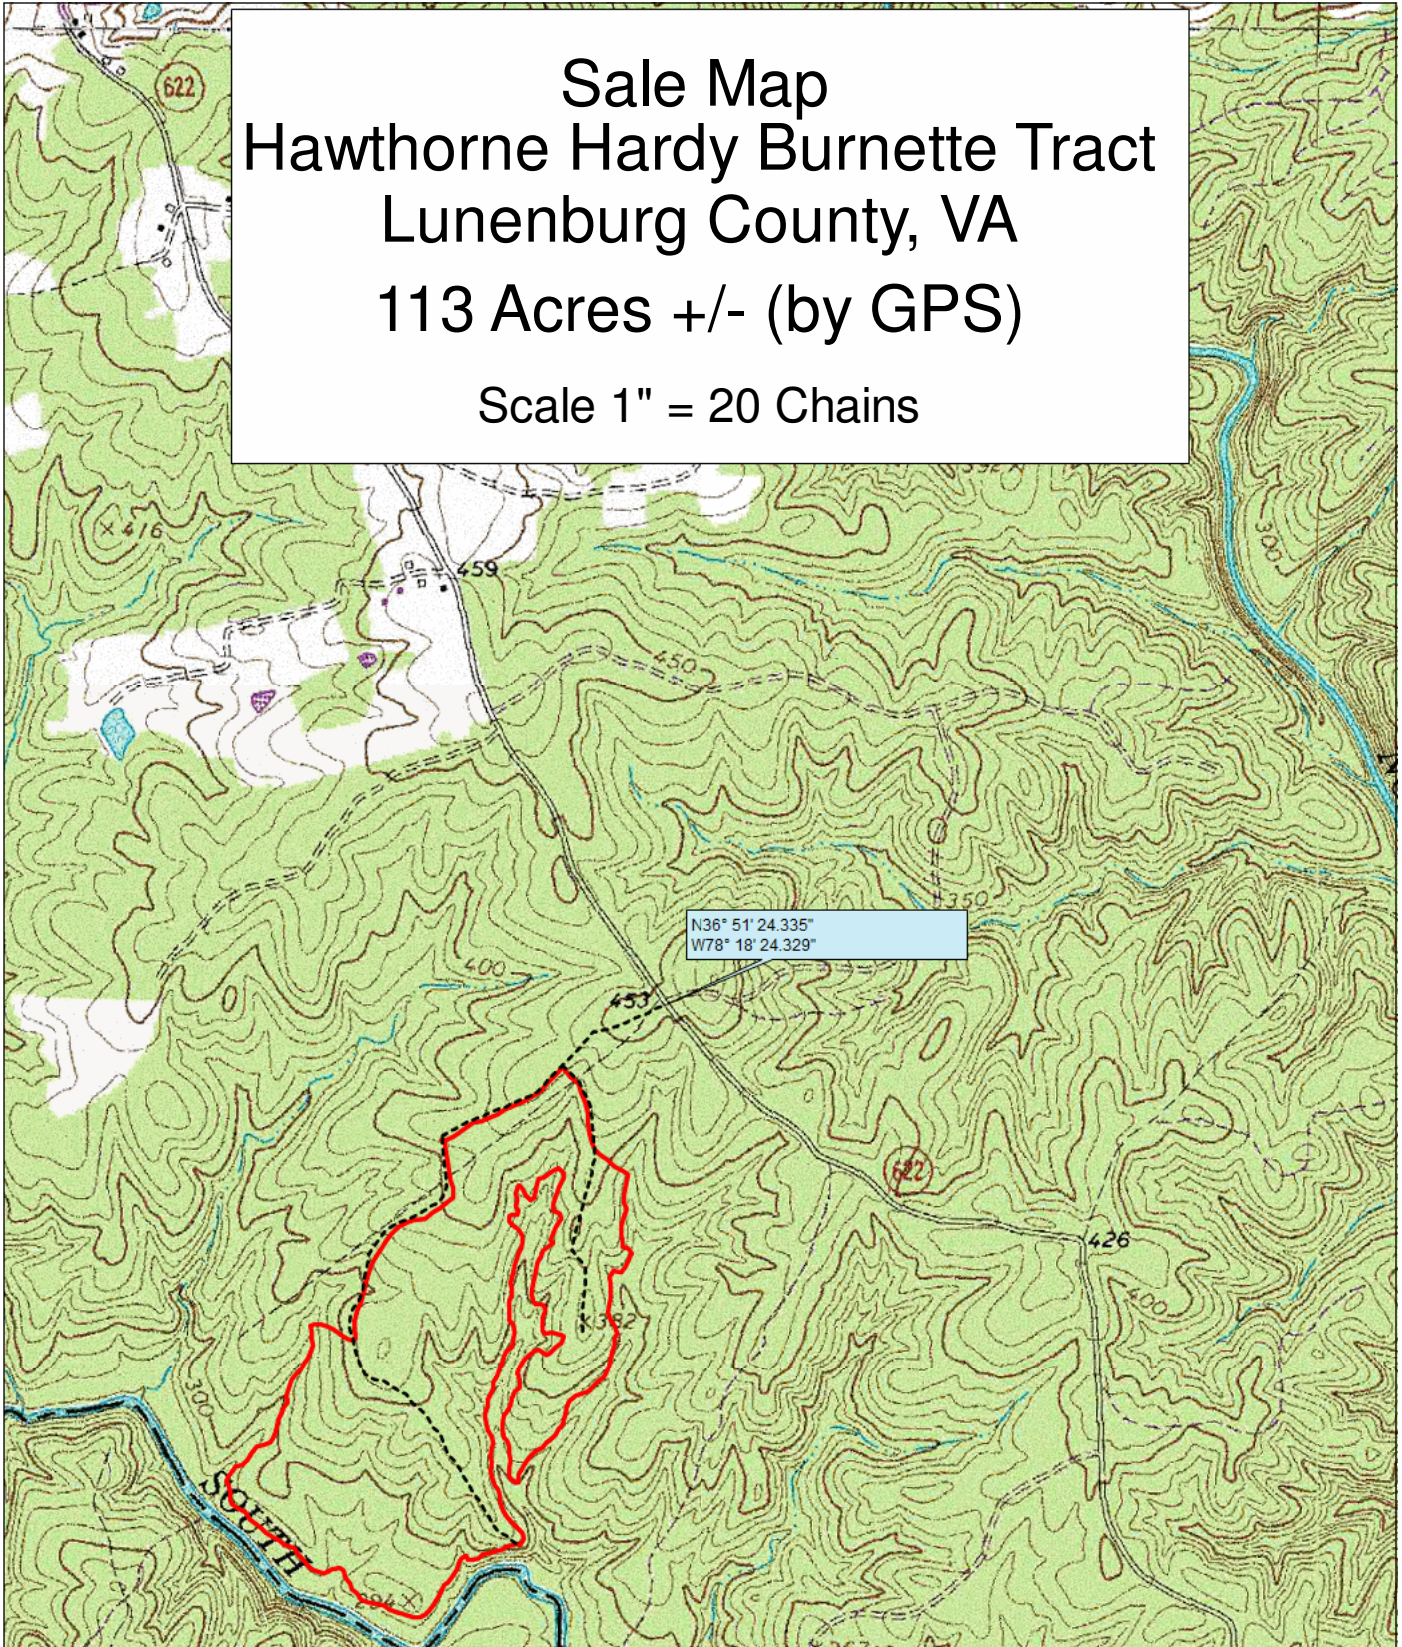

Sale Map

Hawthorne Hardy Burnette Tract

Lunenburg County, VA

113 Acres +/- (by GPS)

Scale 1" = 20 Chains

No Harvest From SMZ
 Lock Combo 2-0-0-0
 Harvest Boundaries Are Marked With Blue Paint

Sale Date, Time, and Location:
 Lunenburg County Court House
Friday November 17, 2017 at 10:00am

Data use subject to license.

© DeLorme. XMap® 8.

www.delorme.com

1" = 1,248.8 ft

Data Zoom 14-0