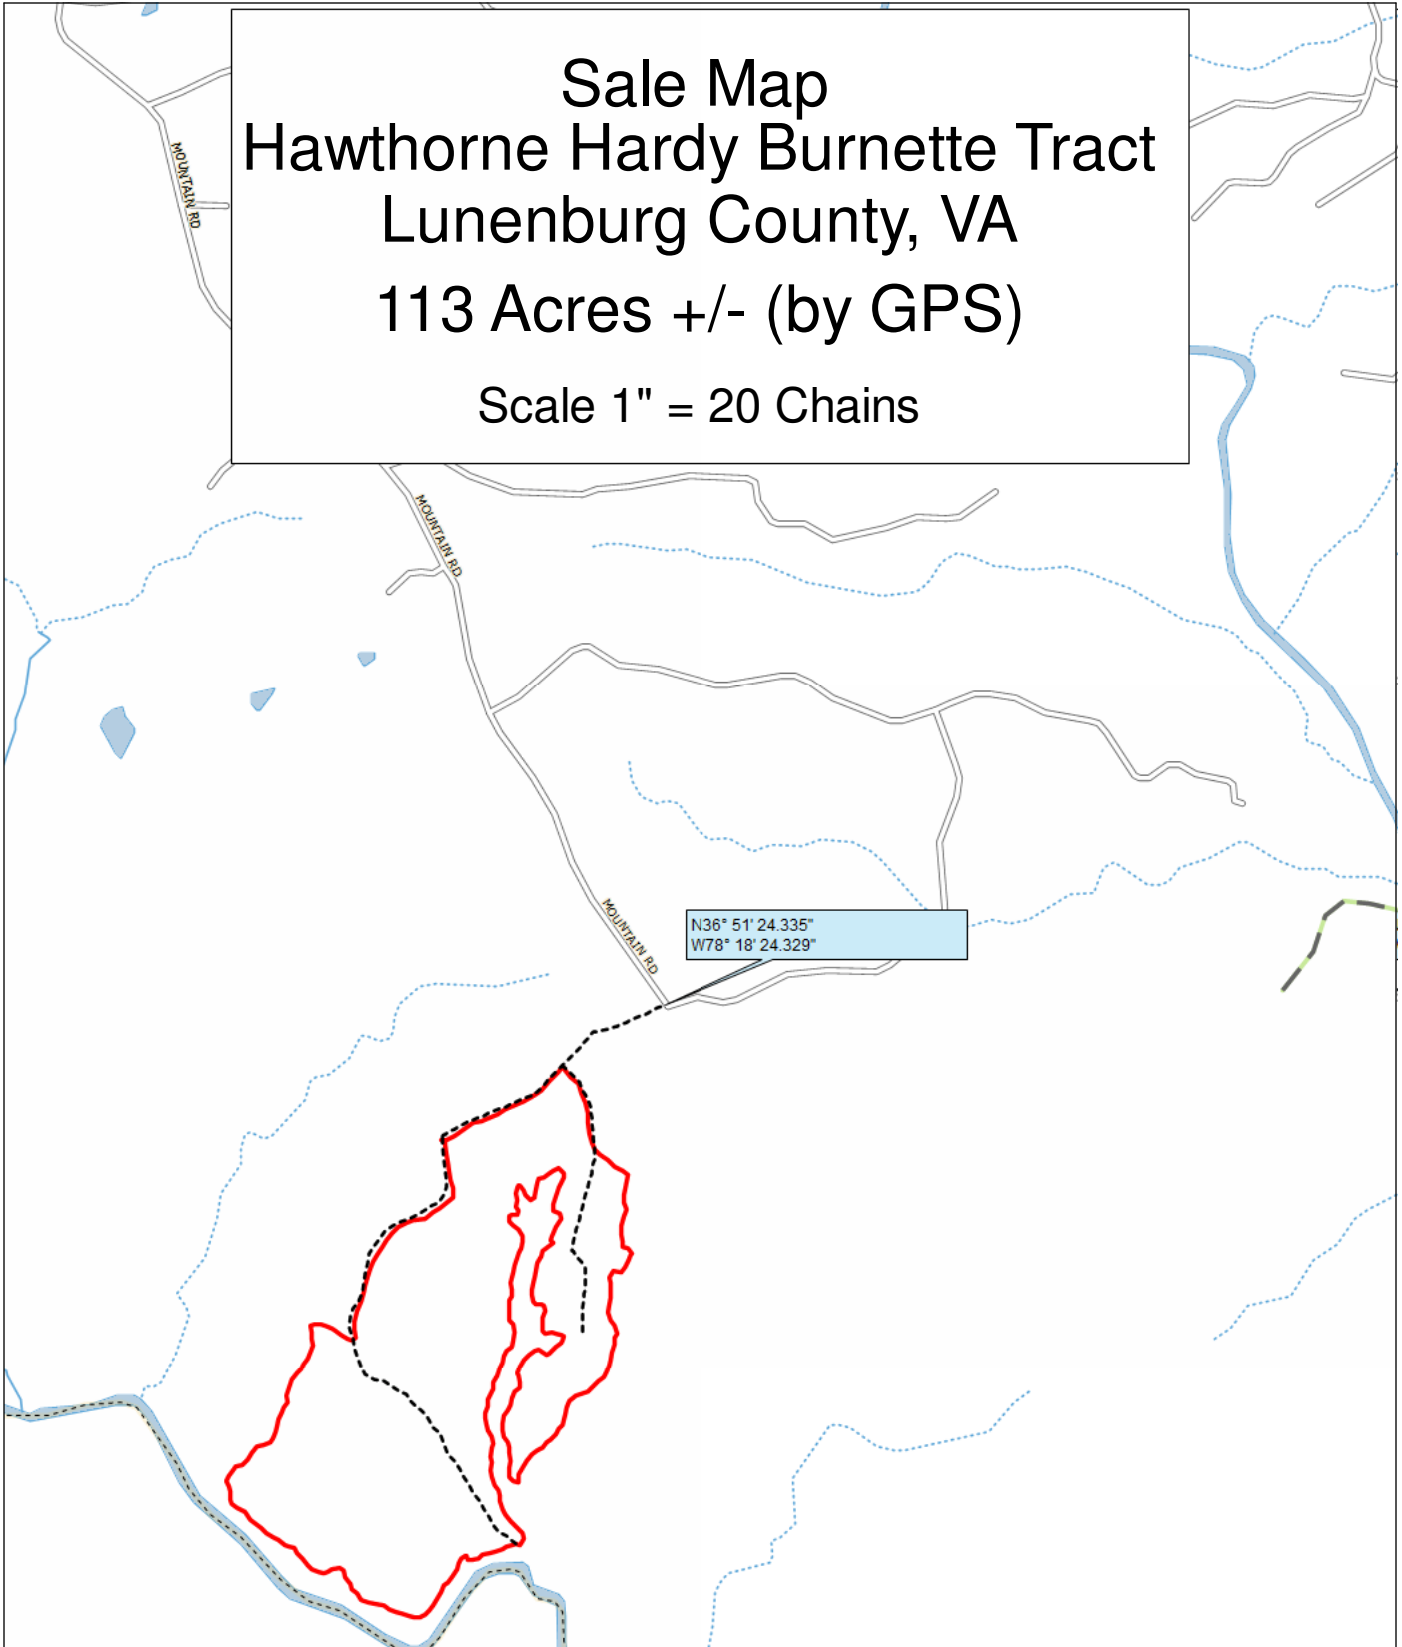

Sale Map
 Hawthorne Hardy Burnette Tract
 Lunenburg County, VA
 113 Acres +/- (by GPS)
 Scale 1" = 20 Chains

No Harvest From SMZ
 Lock Combo 2-0-0-0
 Harvest Boundaries Are Marked With Blue Paint

Sale Date, Time, and Location:
 Lunenburg County Court House
Friday November 17, 2017 at 10:00am

Data use subject to license.

© DeLorme. XMap® 8.

www.delorme.com

1" = 1,248.8 ft

Scale 1 : 15,840
Data Zoom 14-0