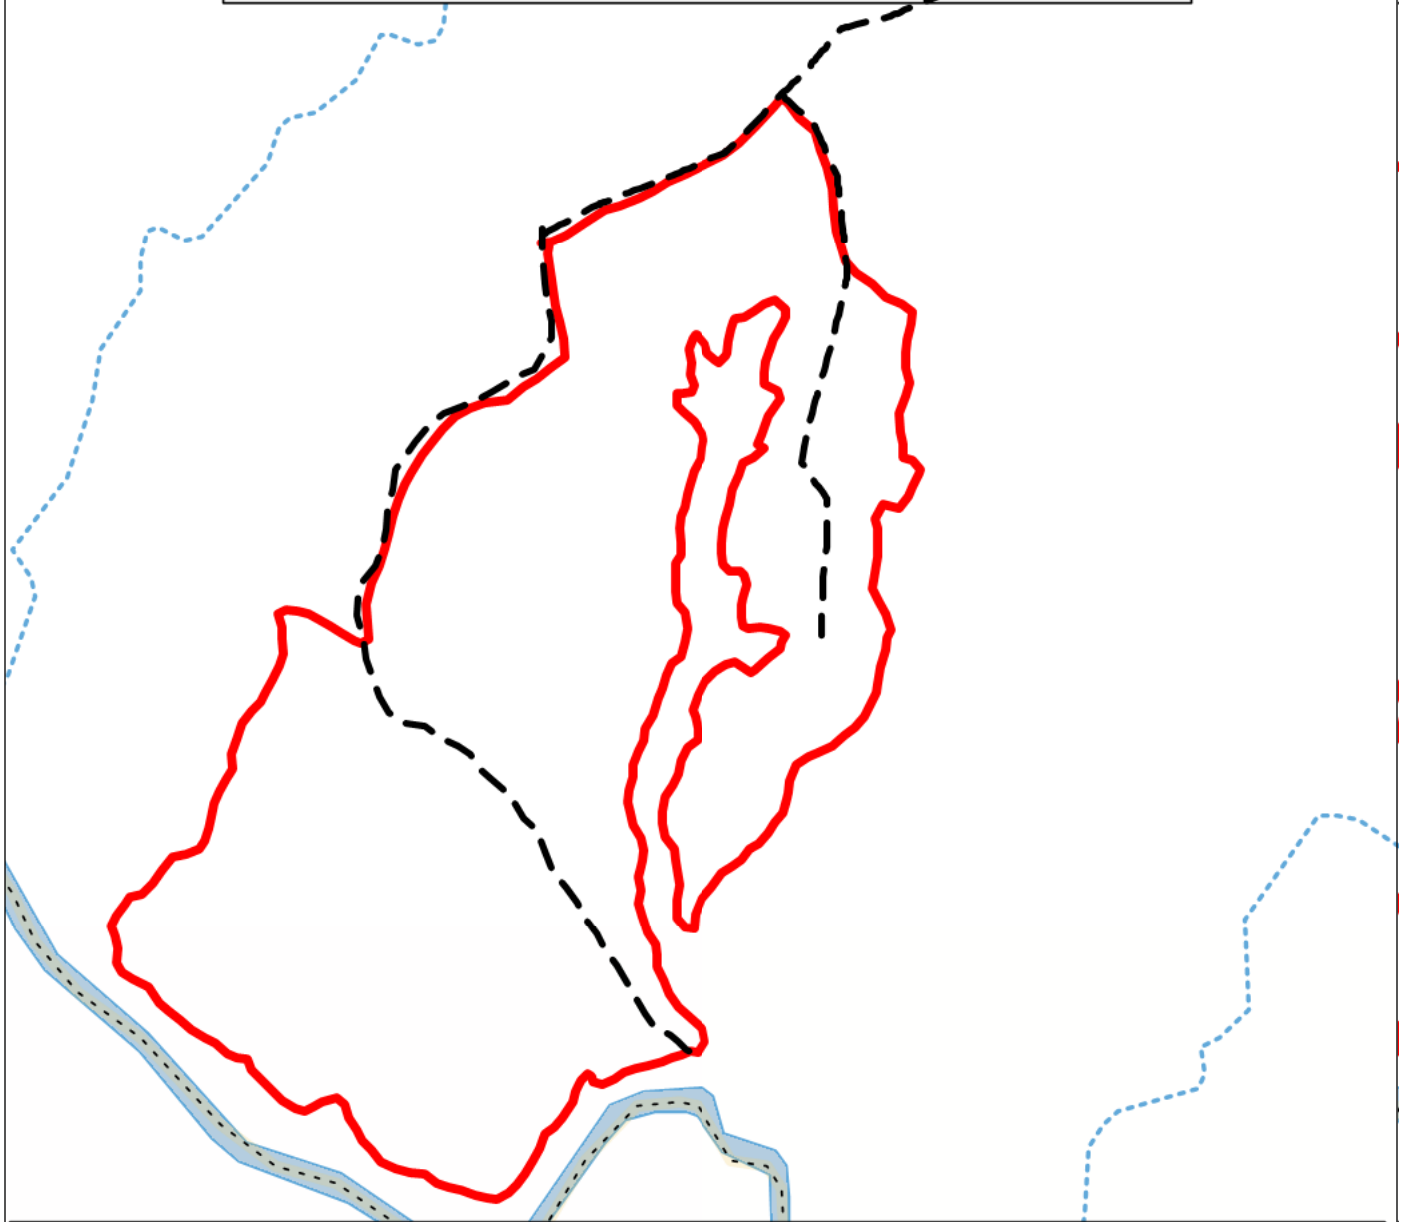

Sale Map
 Hawthorne Hardy Burnette Tract
 Lunenburg County, VA
 113 Acres +/- (by GPS)

Scale 1" = 10 Chains

No Harvest From SMZ
 Lock Combo 2-0-0-0
 Harvest Boundaries Are Marked With Blue Paint

Sale Date, Time, and Location:
 Lunenburg County Court House
Friday November 17, 2017 at 10:00am

Data use subject to license.

© DeLorme. XMap® 8.

www.delorme.com

1" = 624.4 ft Data Zoom 14-0