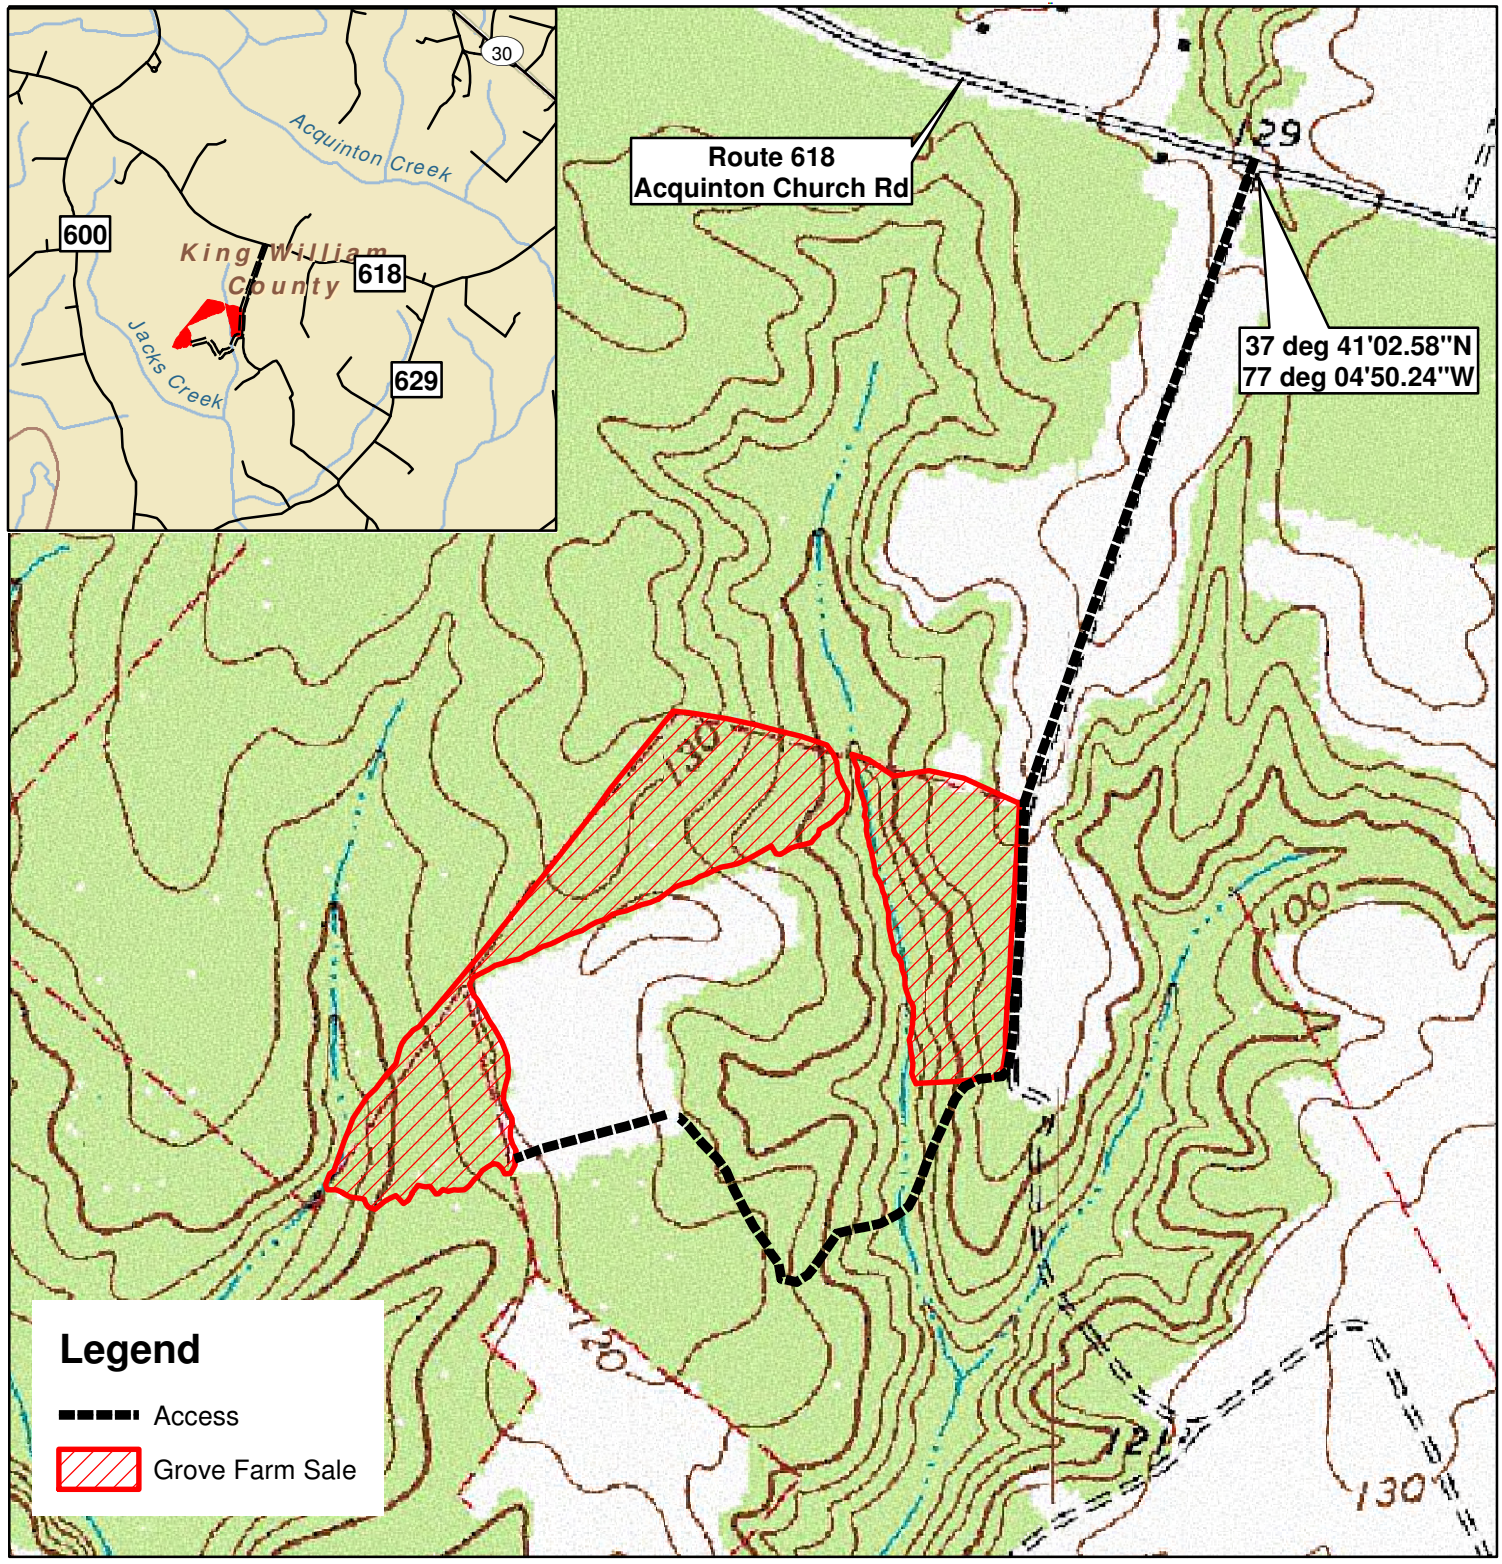

# Grove Farm Tract

## King William County, VA

Sale Area: 36 +/- Acres (by GPS)

FRM, Inc.  
7840 Richmond-Tappahannock Hwy.  
Aylett, VA 23009  
804.769.3948 Office  
804.840.3362 Mobile  
804.769.0853 Fax  
brian@frmva.com

### Legend

- Access
- Grove Farm Sale

Harvest Boundaries Marked With Blue Paint  
No Harvest From Within SMZ

Timber sale at 10 am Thurs., October 26, 2017  
At the Forest Resources Mgmt. Office

1 inch = 750 feet

LOCK COMBO 2-0-0-0

9/22/2017