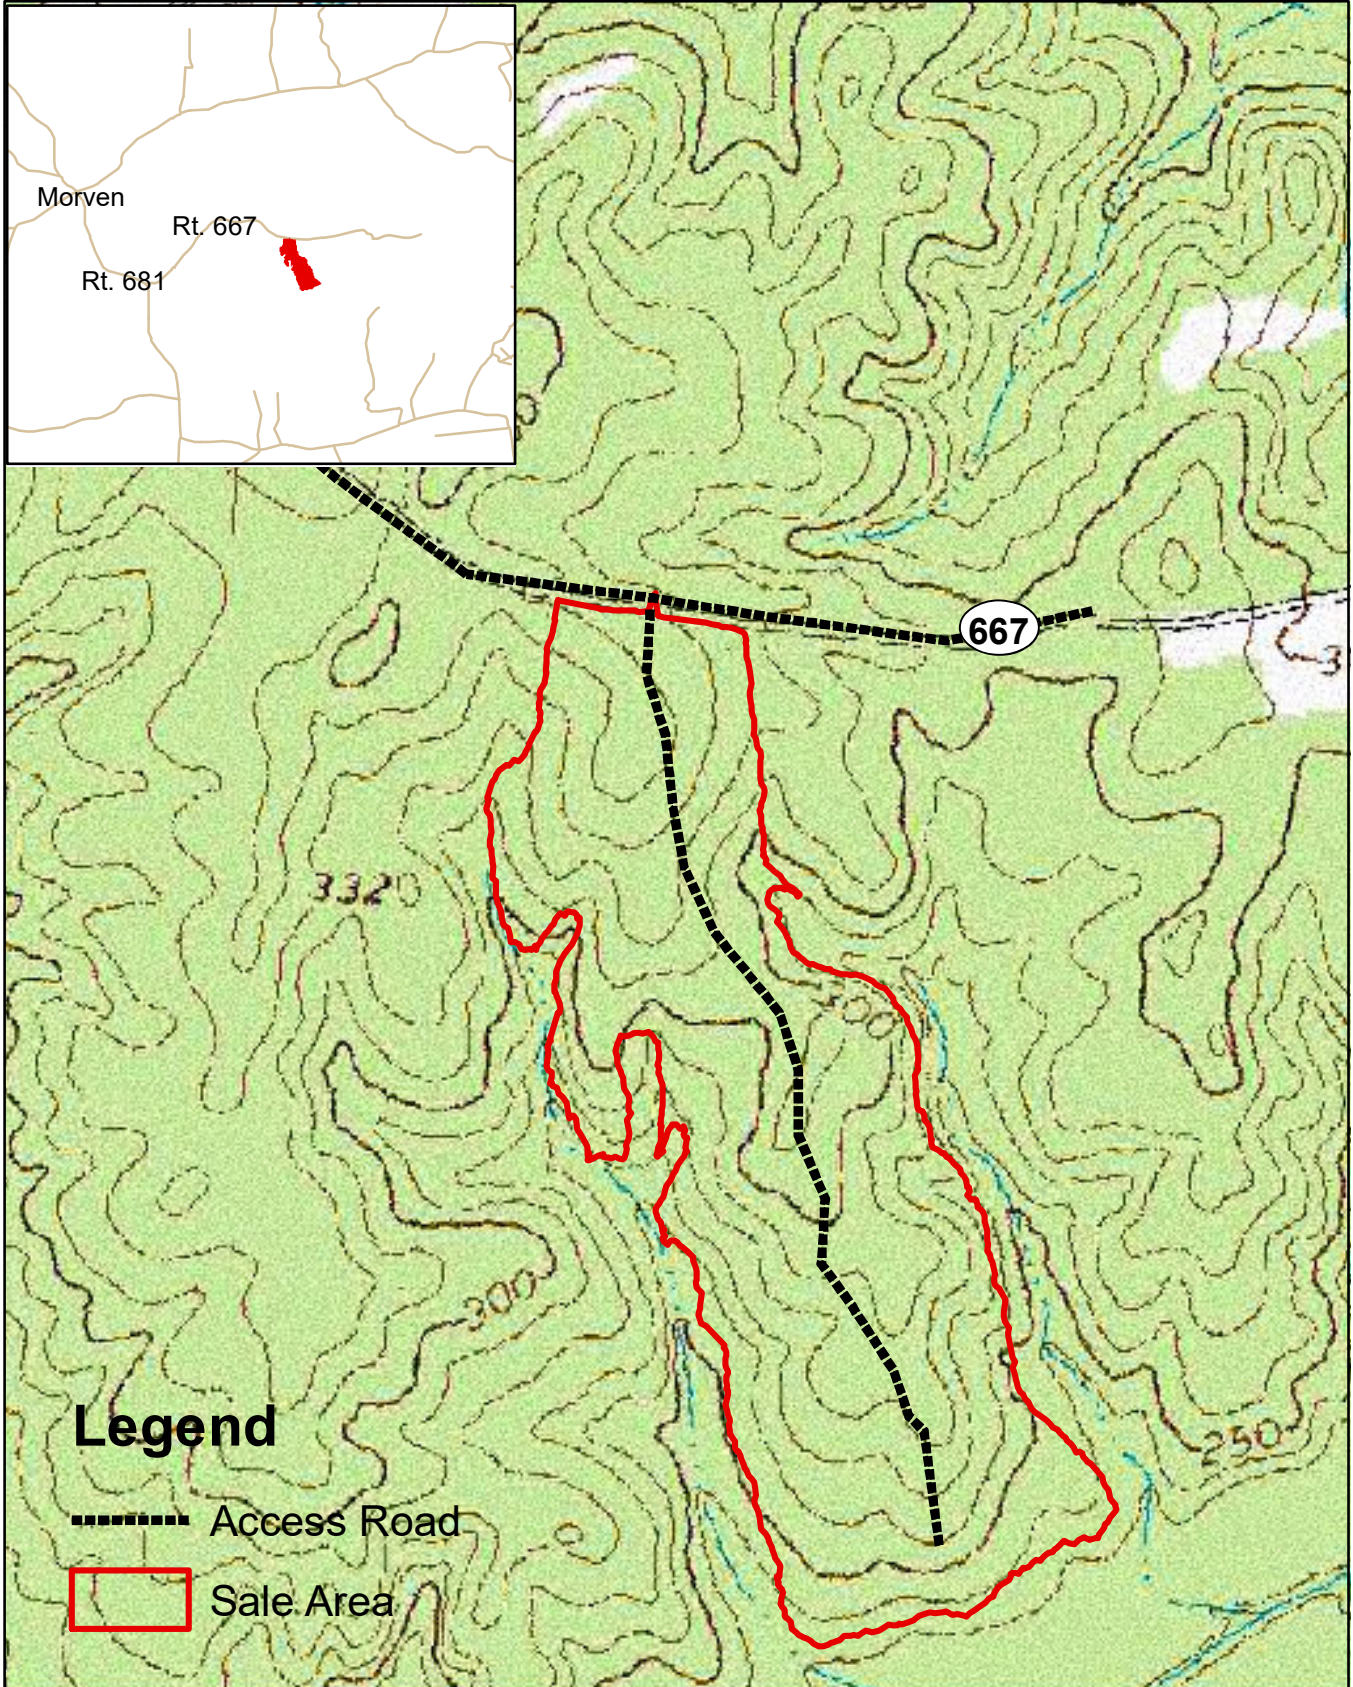

Flat Creek Tract Amelia County, VA Tract Area: 78 +/- acres

FRM, Inc.
7840 Richmond-Tappahannock Hwy.
Aylett, VA 23009
804.769.3948 Office
804.690.6532 Mobile
804.769.0853 Fax
jess@frmva.com

Censuring Foresters
and
Timberland Appraisers

Legend

----- Access Road

□ Sale Area

Harvest Boundaries Marked With Blue Paint
No Harvest From Within SMZ

Page 1 of 1
1 inch = 660 feet

Lat: 37.360392
Long: 78.0.9253
JBC 09/29/17