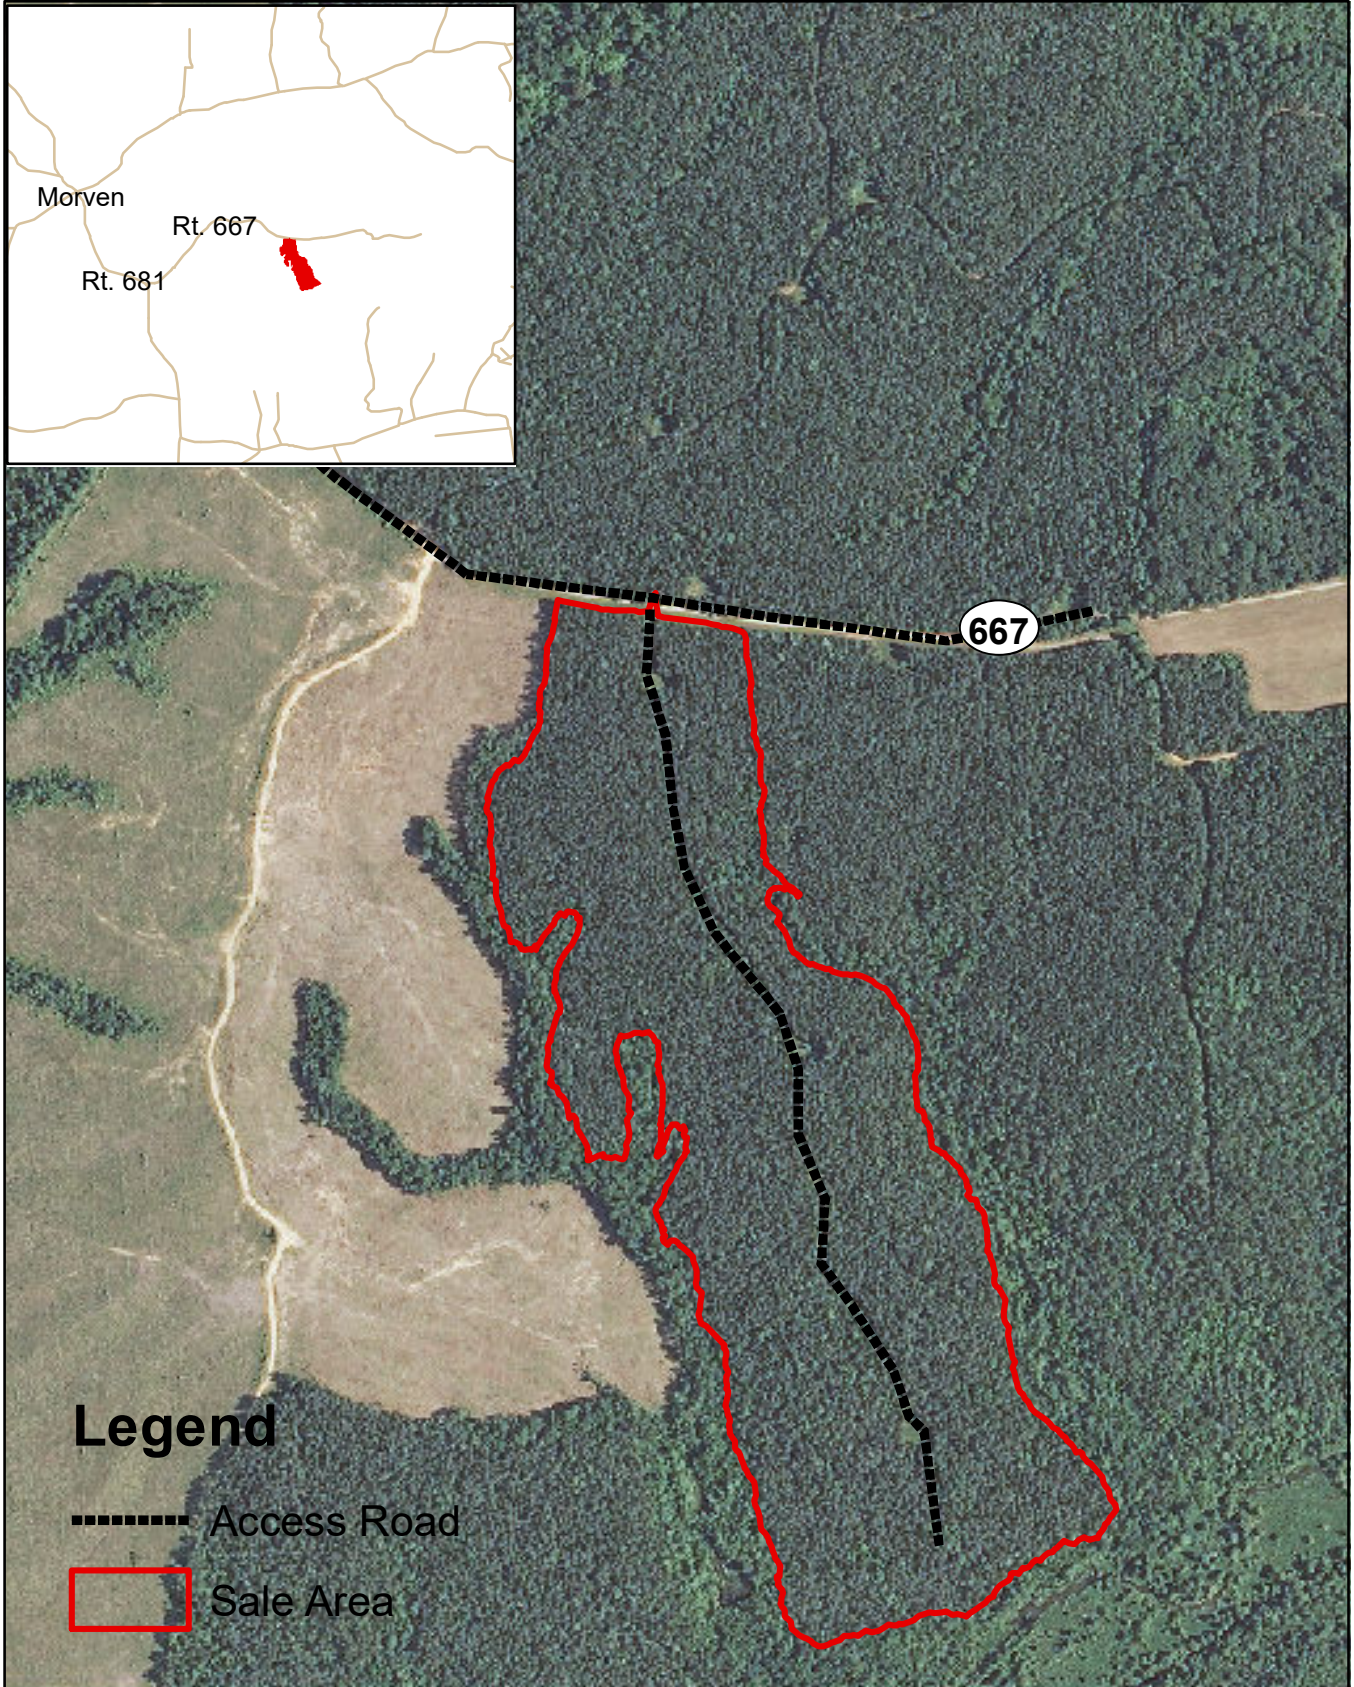

Flat Creek Tract Amelia County, VA Tract Area: 78 +/- acres

F R M, Inc.
7840 Richmond-Tappahannock Hwy.
Aylett, VA 23009
804.769.3948 Office
804.690.6532 Mobile
804.769.0853 Fax
jess@frmva.com

*Consulting Foresters
and
Timberland Appraisers*

Legend

----- Access Road

█ Sale Area

Harvest Boundaries Marked With Blue Paint
No Harvest From Within SMZ

Page 1 of 1
1 inch = 660 feet

Lat: 37.360392
Long: 78.0.9253
JBC 09/29/17