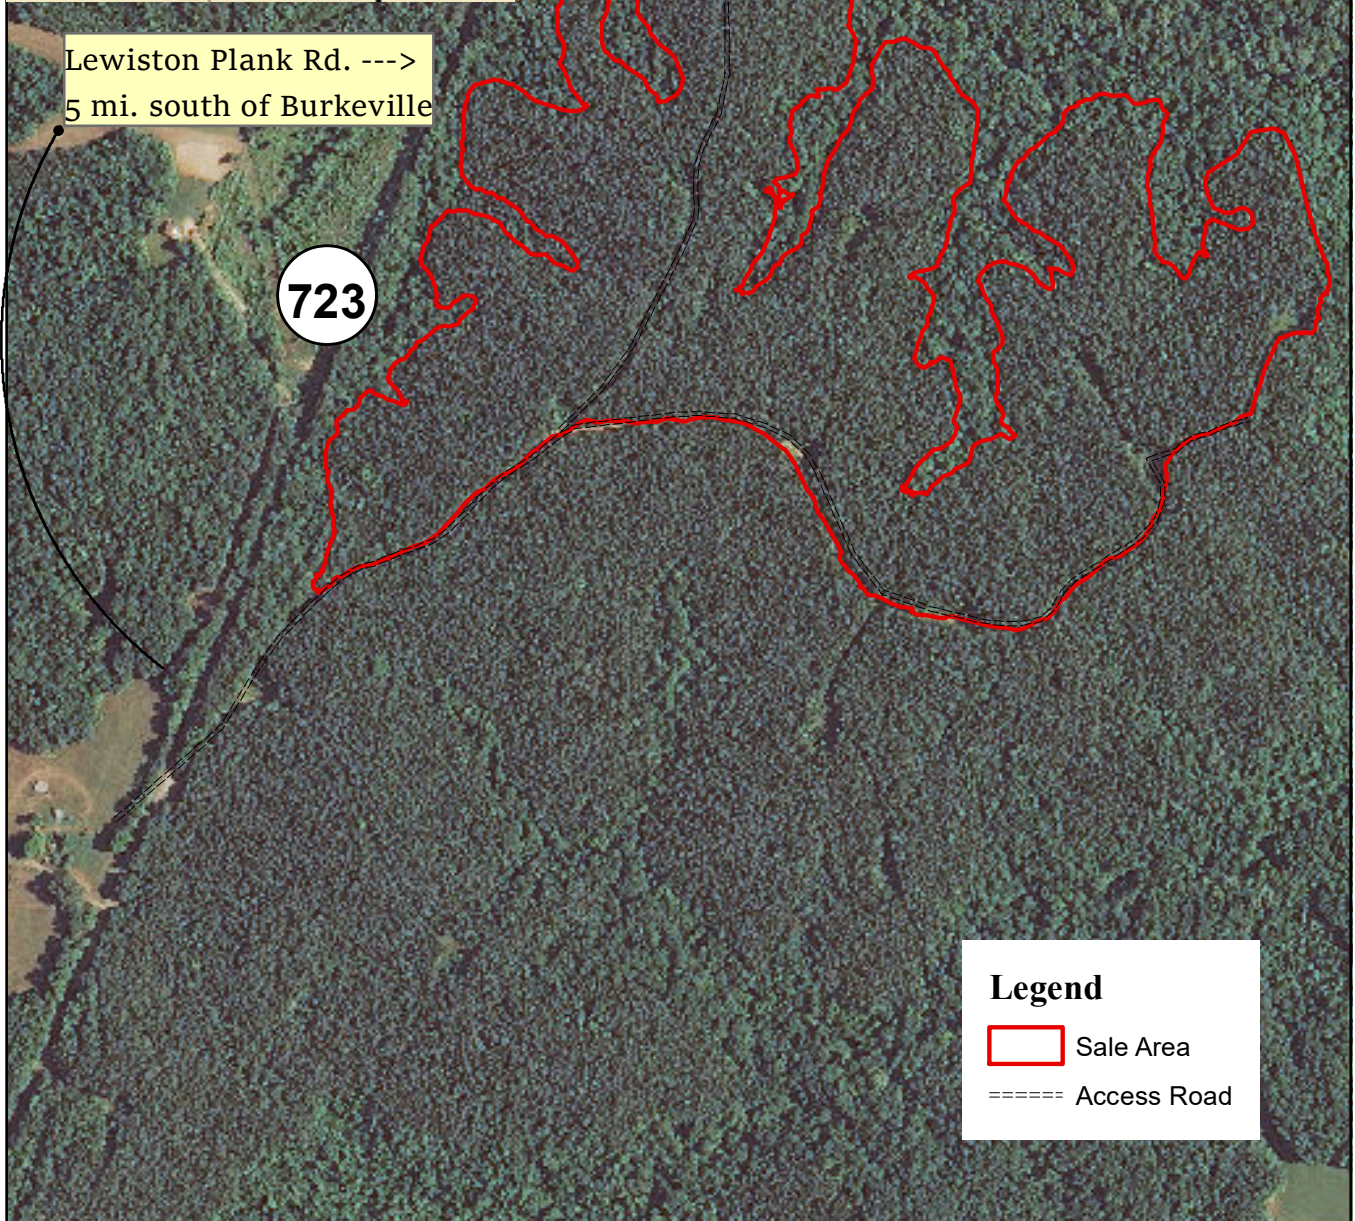

# Ferguson Barnes Tract Nottoway County, VA Tract Area: 102 +/- acres

F R M, Inc.  
7840 Richmond-Tappahannock Hwy.  
Aylett, VA 23009  
804.769.3948 Office  
804.690.6532 Mobile  
804.769.0853 Fax  
jess@frmva.com

*Consulting Foresters  
and  
Timberland Appraisers*

**Legend**

-  Sale Area
-  Access Road

Harvest Boundaries Marked With Blue Paint  
No Harvest From Within SMZ  
LOCK COMBO 2-0-0-0

Page 1 of 1  
1 inch = 660 feet

Lat: 37.133299  
Long: -78.181492  
JBC 08/11/17